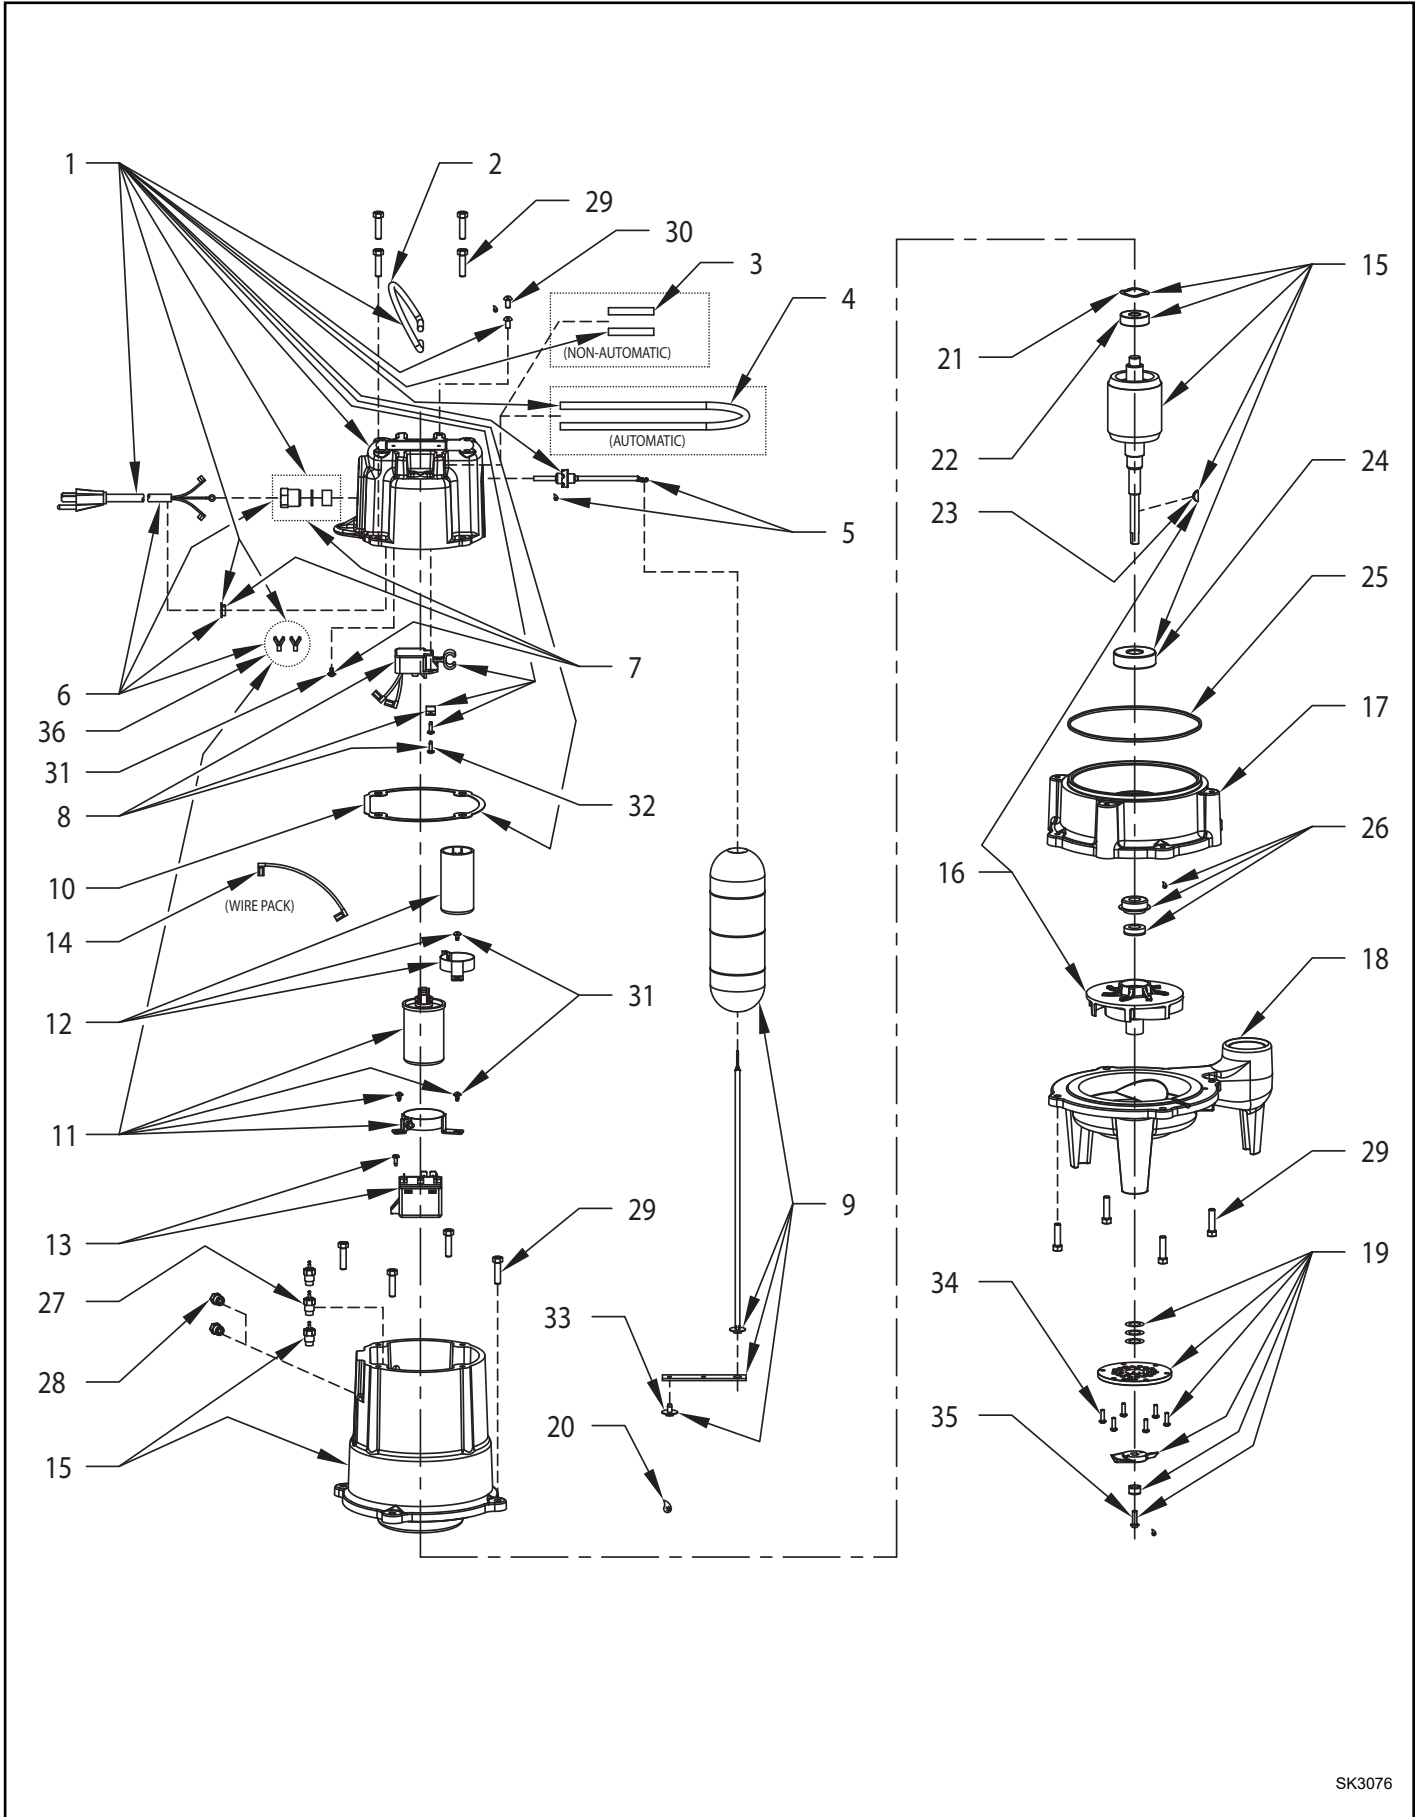

REPLACEMENT PARTS LIST FOR MODELS "M803", "M805", "M807", "N803", "N805", "N807", "D803", "D805", "D807", "EI803", "EI805" & "EI807"

REF. NO.	DESCRIPTION	QTY	NOTES	MODELS: M803-A, M805-A, M807-A, N803-A, N805-A, N807-A, D803-A, D805-A, D807-A, EI803-A, EI805-A, EI807-A			
				4/15 thru Current	4/15 thru Current	4/15 thru 4-24	4/24 thru Current
1	COVER ASSEMBLY - AUTOMATIC	1		153743	N/A	154489	N/A
	COVER ASSEMBLY - NON-AUTOMATIC			N/A	153744	N/A	154490
2	• HANDLE	1		267032	267032	267032	267032
3	• RETAINER - NON-AUTOMATIC	2		N/A	267053	N/A	267053
4	• GUARD - AUTOMATIC	1		267008	N/A	267008	N/A
5	• ARM AND SEAL ASSEMBLY AUTOMATIC	1		004741	N/A	004741	N/A
6	CORD ASSEMBLY - AUTOMATIC AND NON-AUTOMATIC	1		153745	153745	153746	153746
7	• CORD SEAL ASSEMBLY	1		153747	153747	153747	153747
8	SWITCH ASSEMBLY	1		004744	N/A	004744	N/A
9	FLOAT ASSEMBLY	1		153748	N/A	153748	N/A
10	• COVER GASKET	1		001011	001011	001011	001011
11	RUN CAPACITOR ASSEMBLY	1		154923	154923	154923	154923
12	START CAPACITOR ASSEMBLY	1		153750	153750	153750	153750
13	RELAY ASSEMBLY	1		153751	153751	153751	153751
14	• WIRE PACK - AUTOMATIC AND NON-AUTOMATIC	1		153752	153752	153752	153752
15	ROTOR & STATOR ASSEMBLY	1		157960	157960	157961	157961
16	IMPELLER ASSEMBLY - 803	1		153760	153760	153760	153760
	IMPELLER ASSEMBLY - 805			153761	153761	153761	153761
	IMPELLER ASSEMBLY - 807			153762	153762	153762	153762
17	ADAPTER	1		153151	153151	153151	153151
18	PUMP HOUSING	1		153152	153152	153152	153152
19	CUTTER ASSEMBLY	1		153763	153763	153763	153763
20	• DIELECTRIC OIL (40 OZ)	1		153764	153764	153764	153764
21	• BEARING SPRING	1		017192	017192	017192	017192
22	• BEARING - UPPER	1		006703	006703	006703	006703
23	• KEY - WOODRUFF	1		006841	006841	006841	006841
24	• BEARING - LOWER	1		010069	010069	010069	010069
25	• SEAL - MOTOR HOUSING	1		001014	001014	001014	001014
26	• SHAFT SEAL ASSEMBLY	1		011681	011681	011681	011681
27	• THRU WALL TERMINAL	3		003402	003402	003402	003402
28	• TEST PLUG	2		034090	034090	034090	034090
29	• SCREW 1/4-20 X 1 LONG	12		007790	007790	007790	007790
30	• SCREW #10-24 X 3/8 LONG	2	4	001883	001883	001883	001883
31	• SCREW #6-32 X 1/4 LONG - GREEN	4		001877	001877	001877	001877
32	• SCREW #6-32 X 7/16 LONG	2		004644	N/A	004644	N/A
33	• SEM SCREW #10-24 X 3/8 LONG	1		002000	002000	002000	002000
34	• SCREW #6-32 X 1/2 LONG	6		152866	152866	152866	152866
35	• SCREW #10-24 X 5/8 LONG	1	4	001884	001884	001884	001884
36	INSULATOR FLAG TERMINAL	2		001797	N/A	001797	N/A
□	REBUILD KIT	1		153765	153765	153765	153765

• Items included in Rebuild Kit.

□ Not shown in illustration.

NOTES:

1) See FM0160 Parts Price Sheet for listing of parts prices.
2) "NA" indicates, not applicable.
3) If an "X" follows Model No., or Date Mfg. on ID tag, consult factory for ordering any parts.
4) Apply Loctite thread locker #222.

REPLACEMENT PARTS ILLUSTRATION FOR MODELS "M803", "M805", "M807", "N803", "N805", "N807", "D803", "D805", "D807", "DH803", "DH805", "DH807", "E803", "E805" & "E807", "EI803", "EI805", "EI807"

SK3076