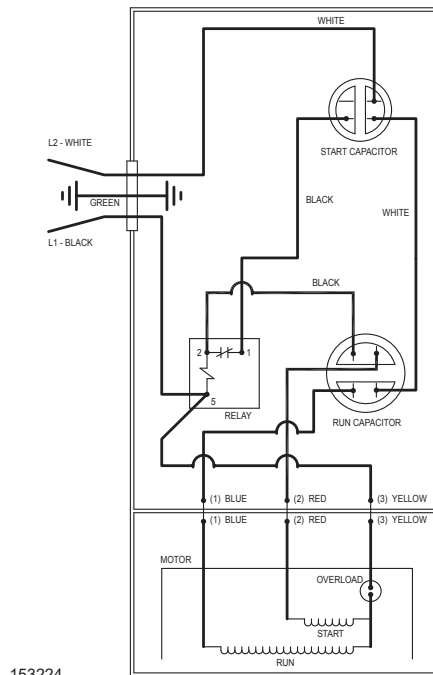

REPLACEMENT PARTS LIST FOR MODELS:

M803 AUTOMATIC 115V
M805 AUTOMATIC 115V
M807 AUTOMATIC 115V
N803 NONAUTOMATIC 115V
N805 NONAUTOMATIC 115V
N807 NONAUTOMATIC 115V
D803 AUTOMATIC 230V (obsolete as of 4/2024)
D805 AUTOMATIC 230V (obsolete as of 4/2024)
D807 AUTOMATIC 230V (obsolete as of 4/2024)

153223

WIRING DIAGRAM FOR MODELS
"M803", "M805", "M807",
"D803", "D805", "D807"
"DH803", "DH805", "DH807"
4/15 thru Current

153224

WIRING DIAGRAM FOR MODELS
"N803", "N805", "N807",
"E803", "E805", "E807"
"EI803", "EI805", "EI807"
"DH803", "DH805", "DH807"
4/15 thru Current