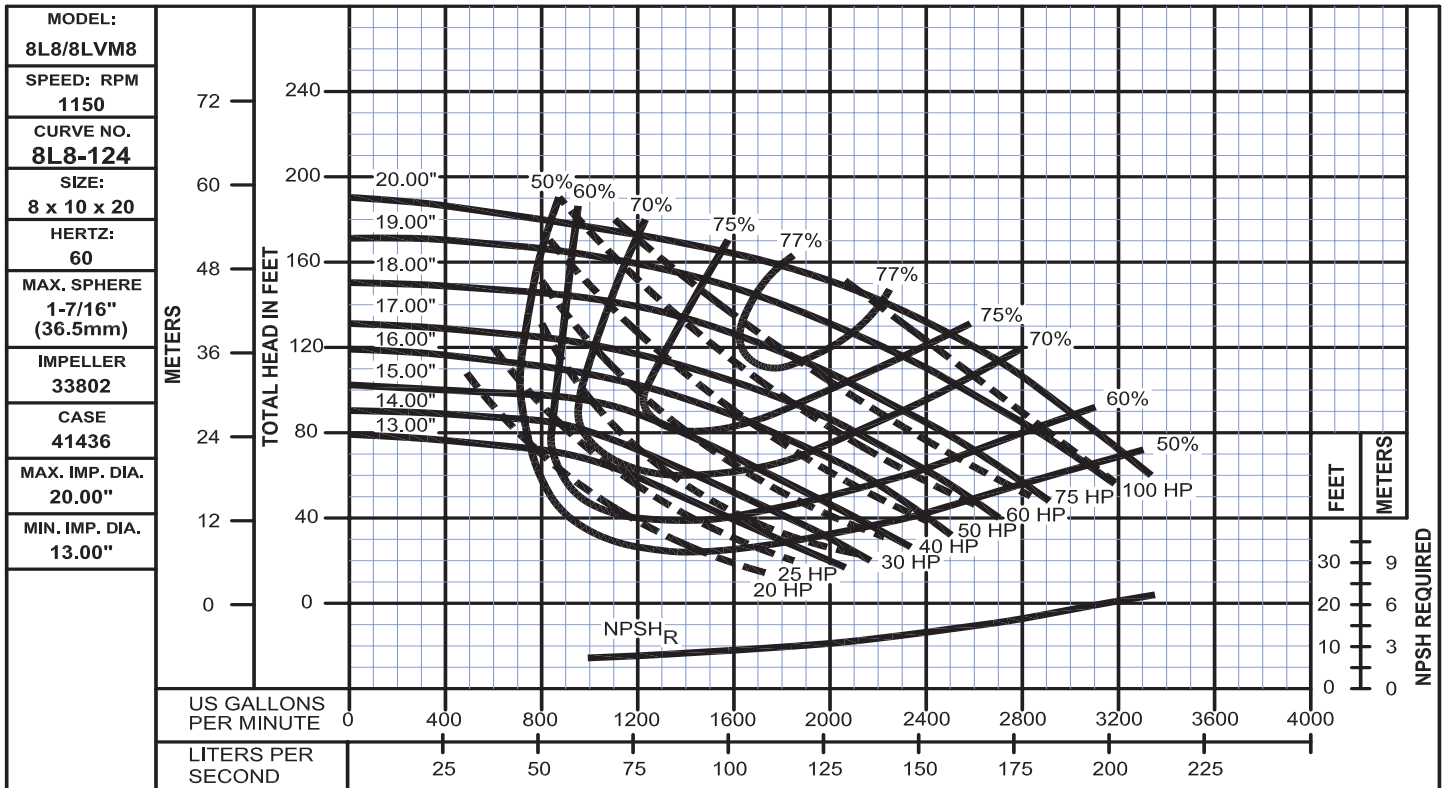

Performance Curves

8L8

www.cranepumps.com

Split Case Pumps - Vertically and Horizontally Mounted

SECTION 1100
PAGE 46
DATE 2/10

A Crane Co. Company

PUMPS & SYSTEMS

USA: (937) 778-8947 • Canada: (905) 457-6223 • International: (937) 615-3598