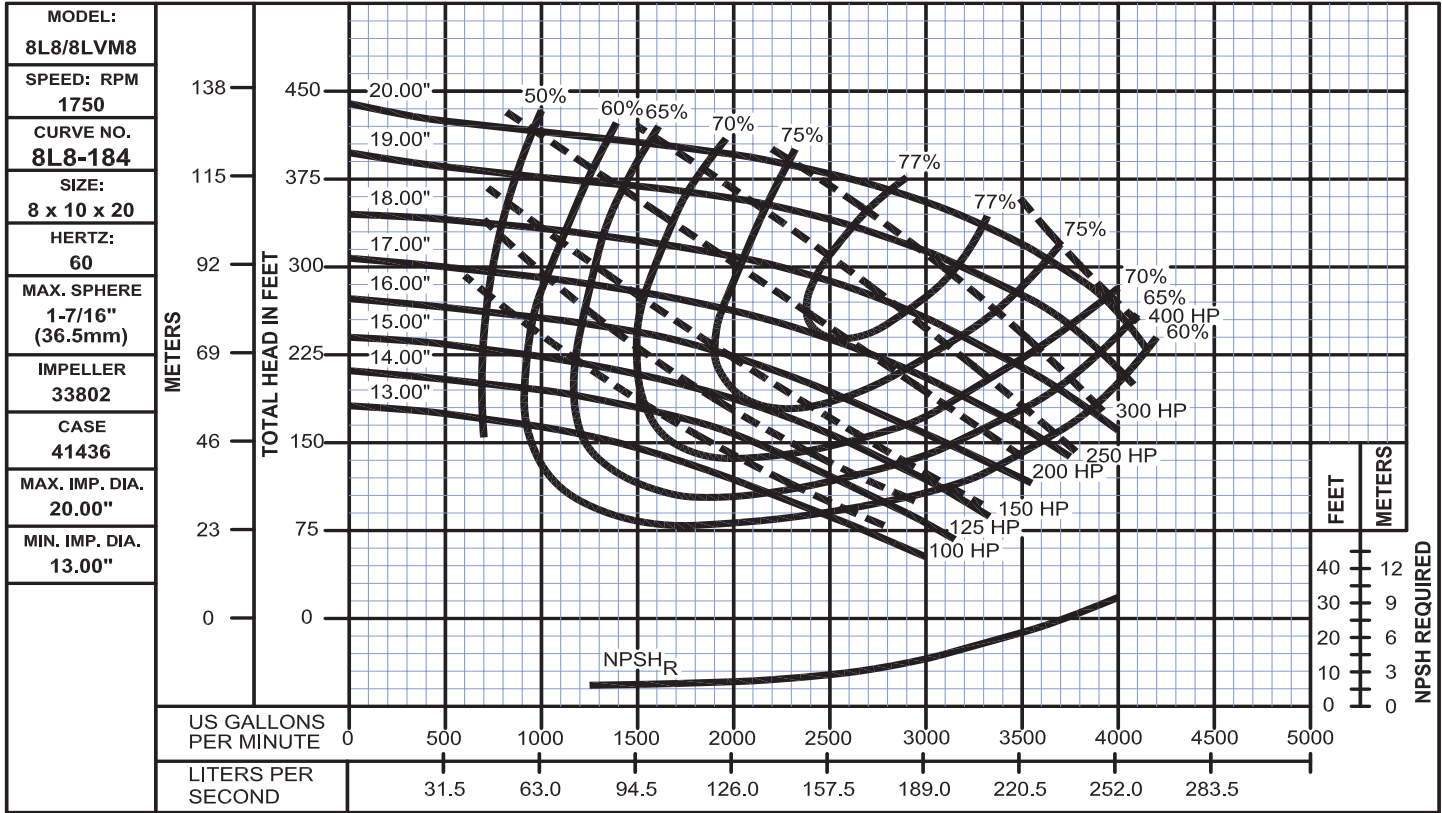

Performance Curves

8L8

www.cranepumps.com

Split Case Pumps - Vertically and Horizontally Mounted

SECTION 1100
PAGE 46
DATE 2/10

A Crane Co. Company

PUMPS & SYSTEMS

USA: (937) 778-8947 • Canada: (905) 457-6223 • International: (937) 615-3598