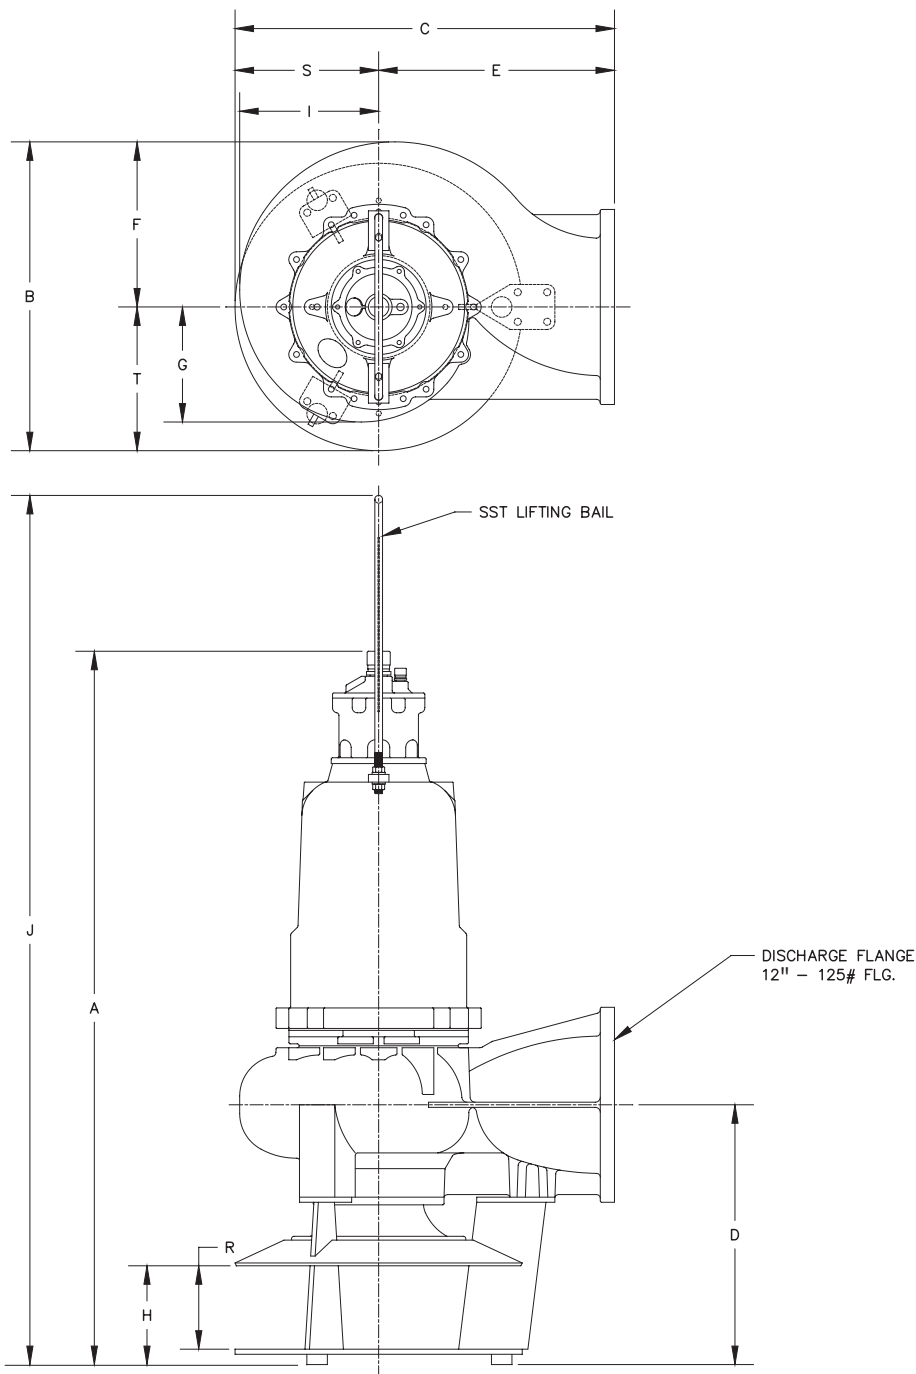

Dimensional Data – S12L/S12LX

	A	B	C	D	E	F	G	H	I	J	R	S	T
S12L	69-1/2	30-1/16	37	25-5/16	23	16-1/16	11-3/16	9-5/8	13-9/16	84-11/16	8-1/8	14	14
S12L15000	72-1/2	30-1/16	37	25-5/16	23	16-1/16	11-3/16	9-5/8	13-9/16	86-11/16	8-1/8	14	14
S12LX	71-3/16	30-1/16	37	25-5/16	23	16-1/16	11-3/16	9-5/8	13-9/16	86-3/8	8-1/8	14	14
S12LX15000	73-3/16	30-1/16	37	25-5/16	23	16-1/16	11-3/16	9-5/8	13-9/16	88-3/8	8-1/8	14	14

ALL DIMENSIONS IN INCHES
 NOTE: CASTING DIMENSIONS MAY VARY ± 1/8"