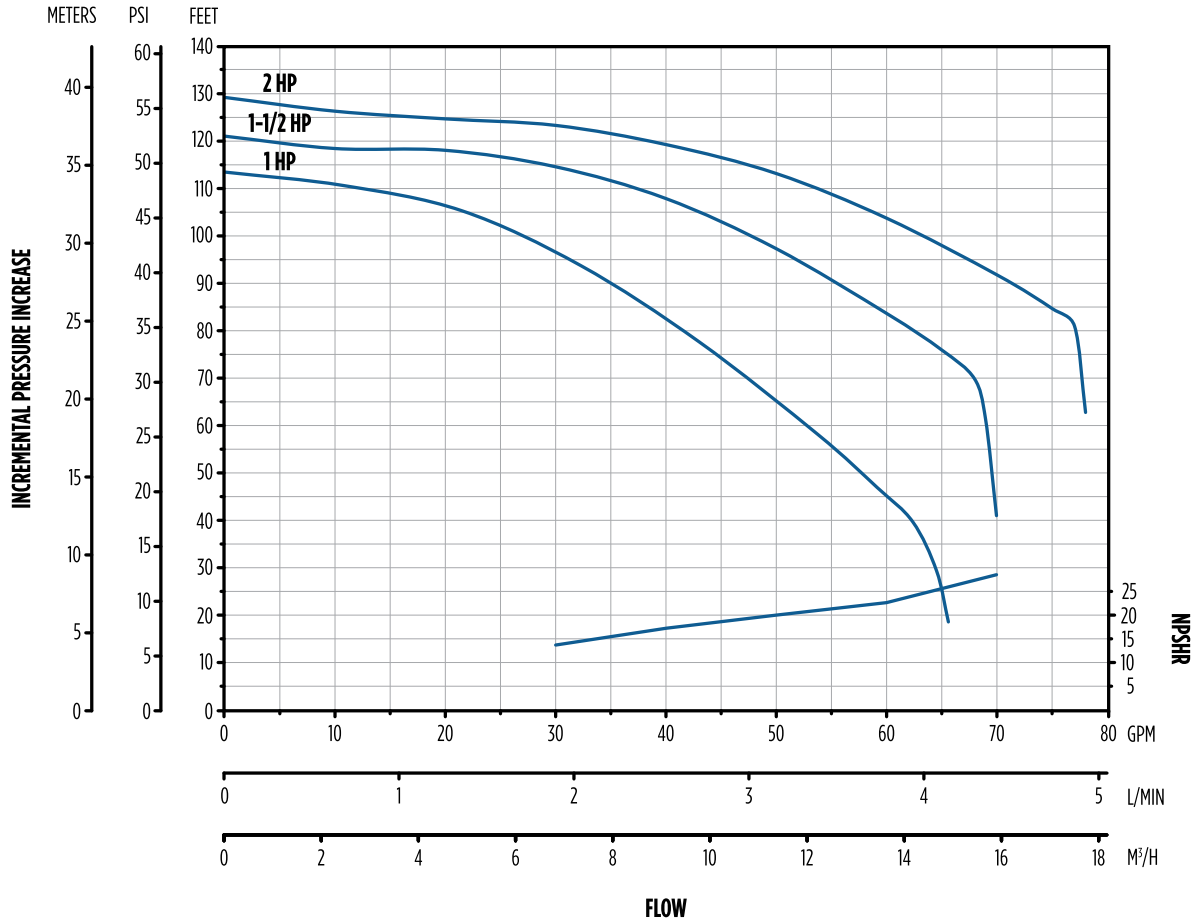

SELF-PRIMING IRRIGATION PUMPS - TURF BOSS, 1-2 HP

FEATURES

- Self-priming design with the ability to lift water from a depth of 25'
- Easily serviced through a back pull-out design, which leaves all the plumbing and both the pump's base and case undisturbed in their original location
- Rugged cast iron case ensures optimum durability, quiet operation, and long life
- Modified PPO hydraulic components and floating stainless steel impeller eye-seal ensures dependable and efficient operation
- Optional 304 stainless steel impeller available for maximum durability
- 1- and 3-phase motors available with dual voltage on smaller horsepower models; three-phase inverter duty rated
- Phenolic/Ceramic mechanical shaft seal with nitrile elastomers and 18-8SS hardware ensures positive sealing and longevity
- Integral 1" NPT priming plug and built-in drain plug for easy winterizing and servicing
- Shut-off pressures to 130 feet, flow rates to 70 gpm, and water temperatures to 120 °F

ORDERING INFORMATION

Complete Pump							
Suc. x Dis. (FNPT)	Phase	Voltage	S.F.A.	HP	Model	Order No.	Wt. (lbs)
1-1/2" x 1-1/2"	1	115/230	16.2/8.1	1	FTB1CI	92980010	50
		115/230	21.4/10.7	1-1/2	FTB15CI	92980015	57
		230	12.9	2	FTB2CI	92980020	58
	1	115/230	16.2/8.1	1	FTB1CI-SSI*	92981010	52
		115/230	21.4/10.7	1-1/2	FTB15CI-SSI*	92981015	59
		230	12.9	2	FTB2CI-SSI*	92981020	60
	3	208-230/460	4.0/2.0	1	FTB1CI-SSI-T*	92983010	51
		208-230/460	6.8/3.4	1-1/2	FTB15CI-SSI-T*	92983015	55
		208-230/460	8.6/4.3	2	FTB2CI-SSI-T*	92983020	57

*Stainless steel impeller

DIMENSIONS

Model	HP	A (1-Phase)	A (3-Phase)
FTB1CI	1	20.00"	23.40"
FTB15CI	1-1/2	21.60"	25.00"
FTB2CI	2	21.60"	25.00"

SELF-PRIMING IRRIGATION PUMPS - TURF BOSS

PERFORMANCE: 1-2 HP