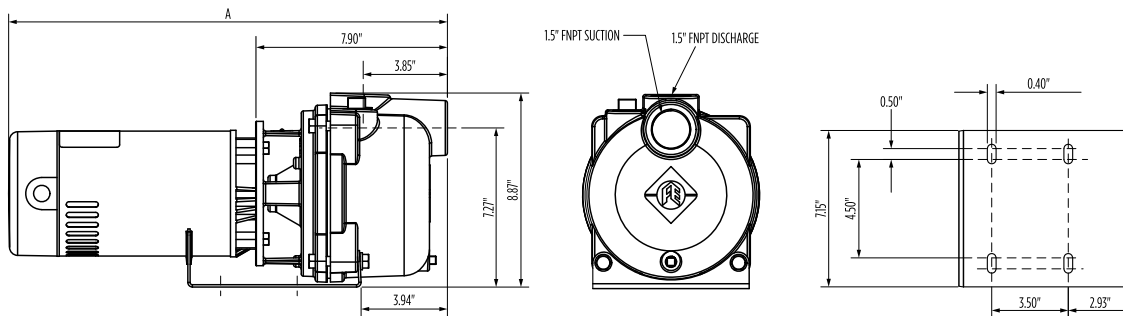

SELF-PRIMING IRRIGATION PUMPS - TURF BOSS, 1-2 HP

FEATURES

- Self-priming design with the ability to lift water from a depth of 25'
- Easily serviced through a back pull-out design, which leaves all the plumbing and both the pump's base and case undisturbed in their original location
- Rugged cast iron case ensures optimum durability, quiet operation, and long life
- Modified PPO hydraulic components and floating stainless steel impeller eye-seal ensures dependable and efficient operation
- Optional 304 stainless steel impeller available for maximum durability
- 1- and 3-phase motors available with dual voltage on smaller horsepower models; three-phase inverter duty rated
- Phenolic/Ceramic mechanical shaft seal with nitrile elastomers and 18-8SS hardware ensures positive sealing and longevity
- Integral 1" NPT priming plug and built-in drain plug for easy winterizing and servicing
- Shut-off pressures to 130 feet, flow rates to 70 gpm, and water temperatures to 120 °F

ORDERING INFORMATION

Complete Pump							
Suc. x Dis. (FNPT)	Phase	Voltage	S.F.A.	HP	Model	Order No.	Wt. (lbs)
1-1/2" x 1-1/2"	1	115/230	16.2/8.1	1	FTB1CI	92980010	50
		115/230	21.4/10.7	1-1/2	FTB15CI	92980015	57
		230	12.9	2	FTB2CI	92980020	58
	1	115/230	16.2/8.1	1	FTB1CI-SSI*	92981010	52
		115/230	21.4/10.7	1-1/2	FTB15CI-SSI*	92981015	59
		230	12.9	2	FTB2CI-SSI*	92981020	60
	3	208-230/460	4.0/2.0	1	FTB1CI-SSI-T*	92983010	51
		208-230/460	6.8/3.4	1-1/2	FTB15CI-SSI-T*	92983015	55
		208-230/460	8.6/4.3	2	FTB2CI-SSI-T*	92983020	57

*Stainless steel impeller

DIMENSIONS

Model	HP	A (1-Phase)	A (3-Phase)
FTB1CI	1	20.00"	23.40"
FTB15CI	1-1/2	21.60"	25.00"
FTB2CI	2	21.60"	25.00"

SELF-PRIMING IRRIGATION PUMPS - TURF BOSS

PERFORMANCE: 1-2 HP