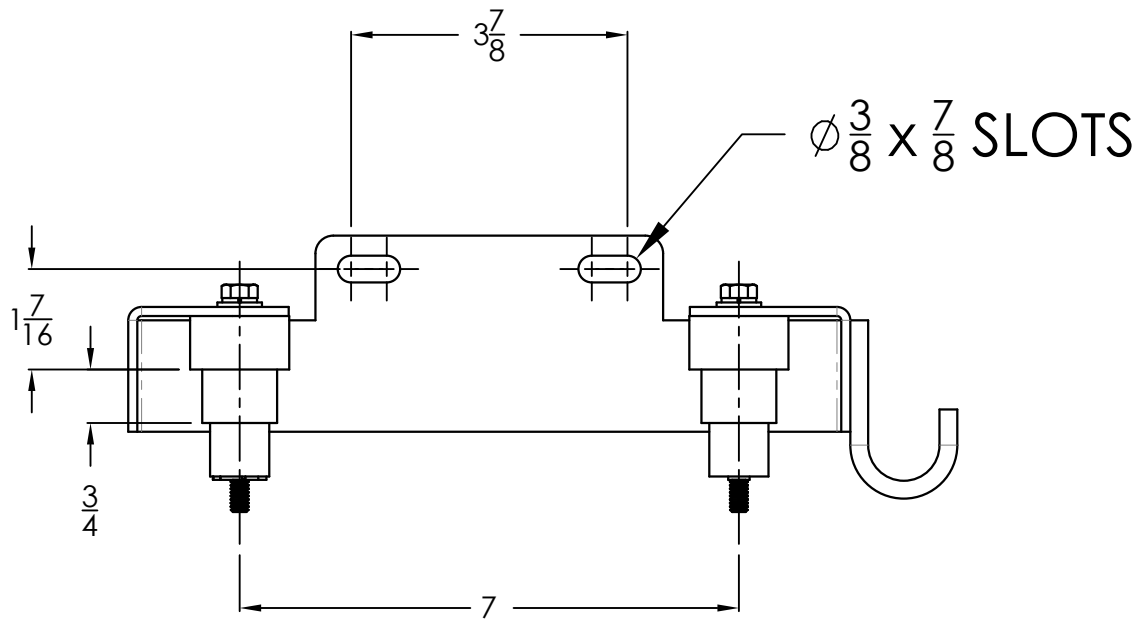

UPPER GUIDE BRACKET

USED WITH ANY 1 1/4" - 3" BASE ELBOW ASSEMBLY

3-TIER RUBBER GROMMET TO FIT
3/4", 1" or 1 1/4" GUIDE RAILS

MATERIAL COMPOSITION
BRACKET: 304 STAINLESS STEEL
GROMMET: RUBBER NITRILE
ALL HARDWARE IS 304 STAINLESS STEEL

SHIPPING WEIGHT: 1 LBS