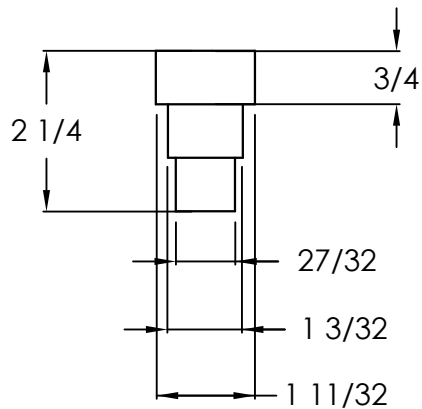

UPPER GUIDE BRACKET

USED WITH ANY 1 1/4" - 3" BASE ELBOW ASSEMBLY

3-TIER RUBBER GROMMET TO FIT
3/4", 1" or 1 1/4" GUIDE RAILS

MATERIAL COMPOSITION
BRACKET: 304 STAINLESS STEEL
GROMMET: RUBBER NITRILE
ALL HARDWARE IS 304 STAINLESS STEEL

SHIPPING WEIGHT: 1 LBS