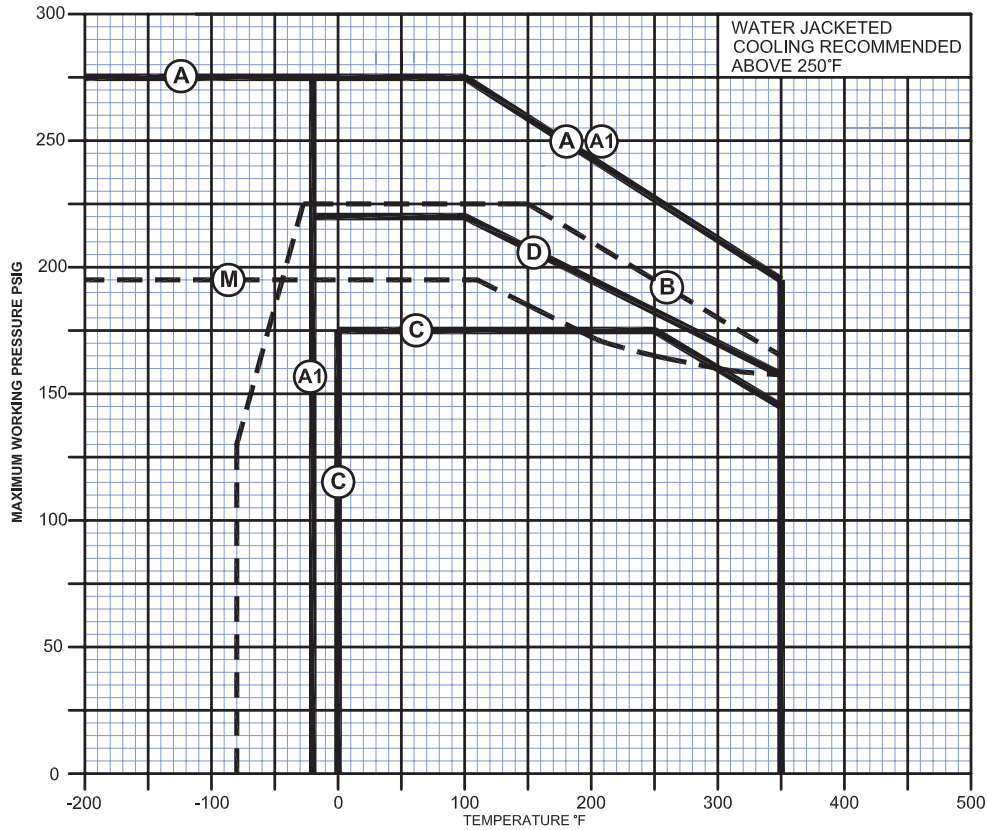

Vertical In-Line Chemical & Process Pumps

MATERIAL CODE FOR THESE CHARTS

| CODE A | CODE A1 | CODE B | CODE C | CODE D | CODE M |
|---------------------------------------|--------------|------------------------|-----------|--------------|--------|
| 304 SS 316 SS 347 SS A-20 SS | CARBON STEEL | BRONZE #5 BRONZE #8 | CAST IRON | DUCTILE IRON | MONEL |