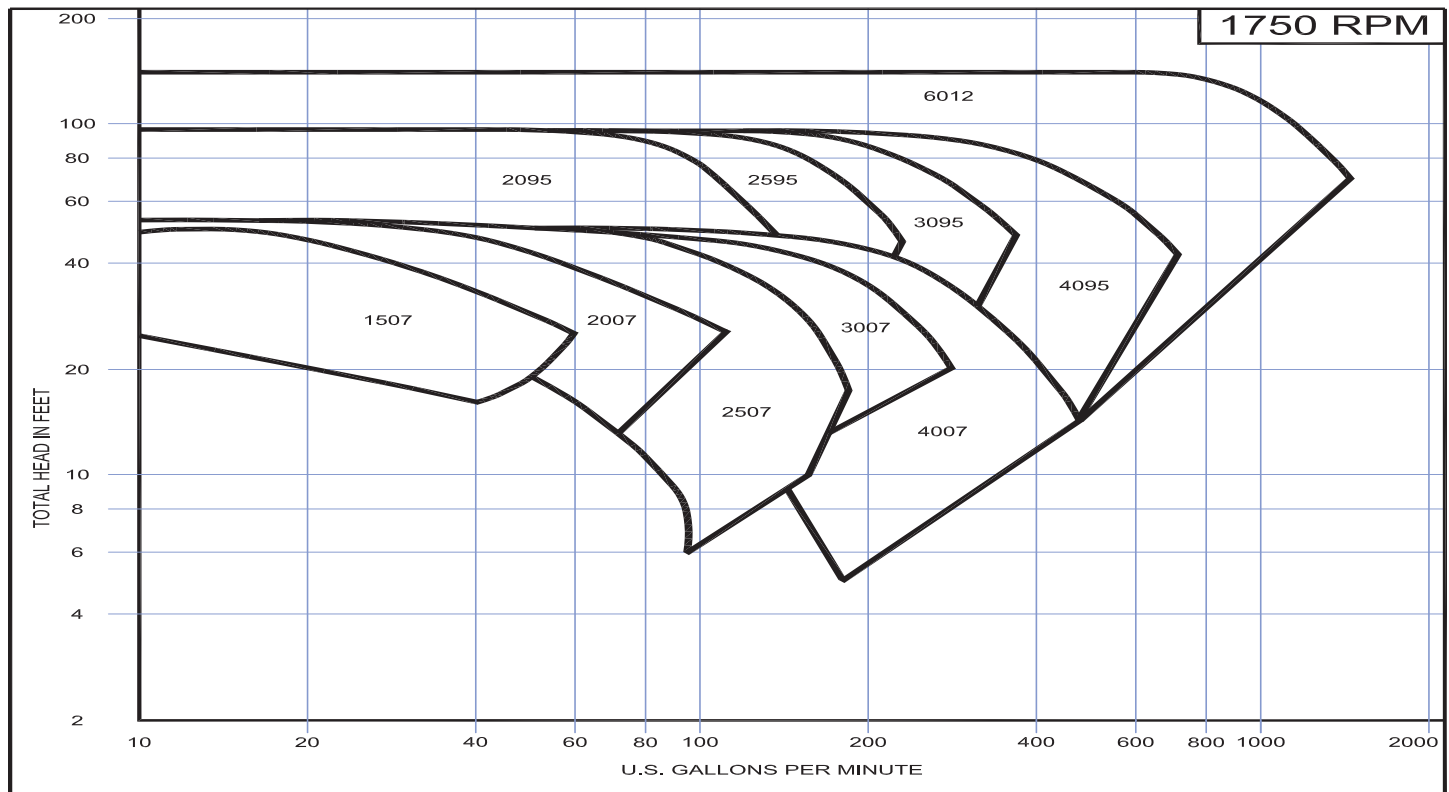

Selection Curves

RPM 3500 & RPM 1750

Bulletin 320

WEINMAN®

www.cranepumps.com

Close Coupled In-Line Pumps

SECTION 320
PAGE 6
DATE 2/10

CRANE
A Crane Co. Company

PUMPS & SYSTEMS

USA: (937) 778-8947 • Canada: (905) 457-6223 • International: (937) 615-3598