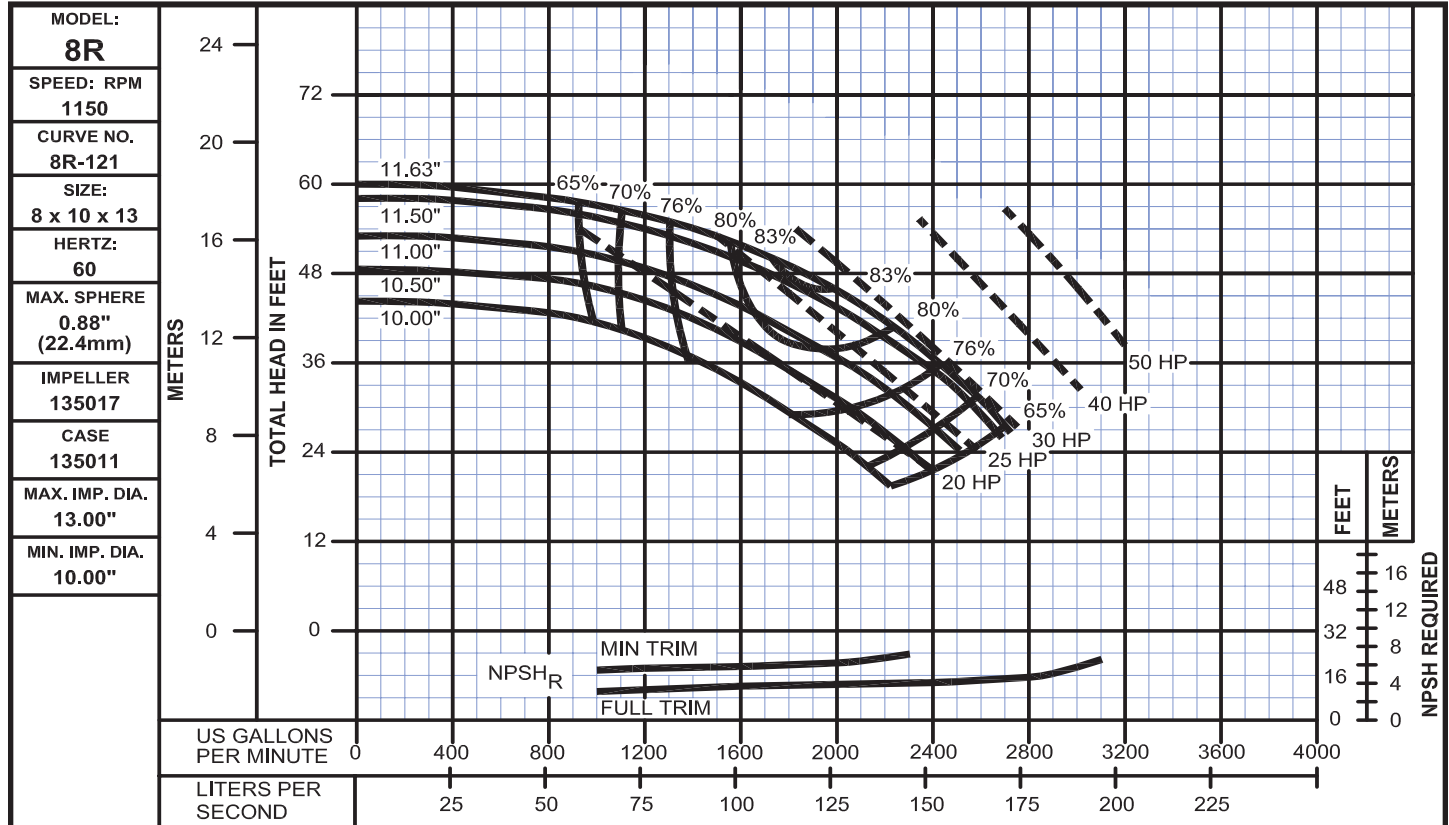

Performance Curves

Model 8R

WEINMAN®

www.cranepumps.com

End Suction Back Pull-Out

SECTION 375
PAGE 130
DATE 5/16

CRANE
A Crane Co. Company

PUMPS & SYSTEMS