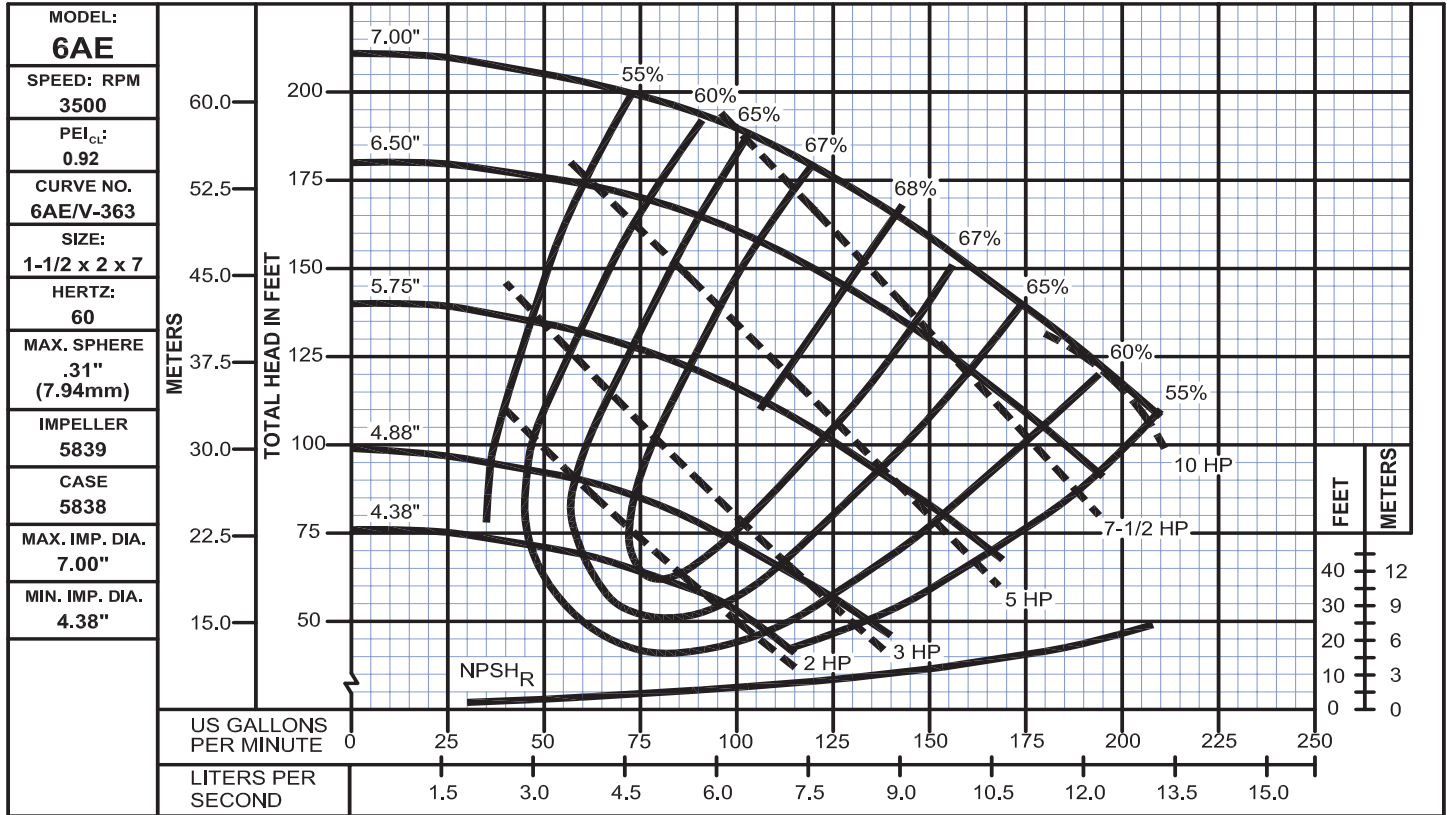

Performance Curves

6AE

www.cranepumps.com

Close-Coupled & Frame Mounted End Suction, Threaded Connections

SECTION 100
PAGE 14
DATE 12/17

CRANE
A Crane Co. Company

PUMPS & SYSTEMS

USA: (937) 778-8947 • Canada: (905) 457-6223 • International: (937) 615-3598