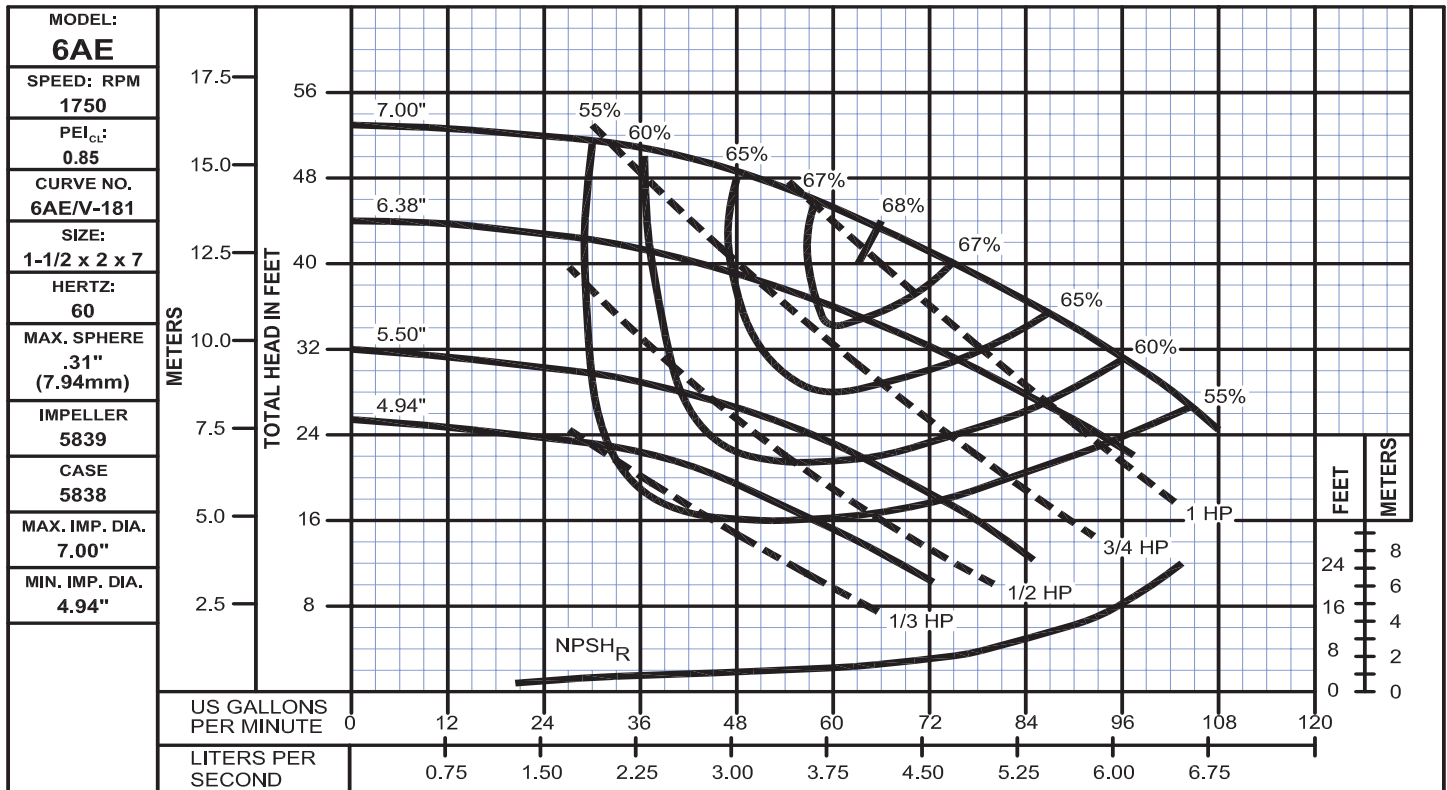

Performance Curves

6AE

www.cranepumps.com

Close-Coupled & Frame Mounted End Suction, Threaded Connections

SECTION 100
PAGE 14
DATE 12/17

CRANE
A Crane Co. Company

PUMPS & SYSTEMS

USA: (937) 778-8947 • Canada: (905) 457-6223 • International: (937) 615-3598