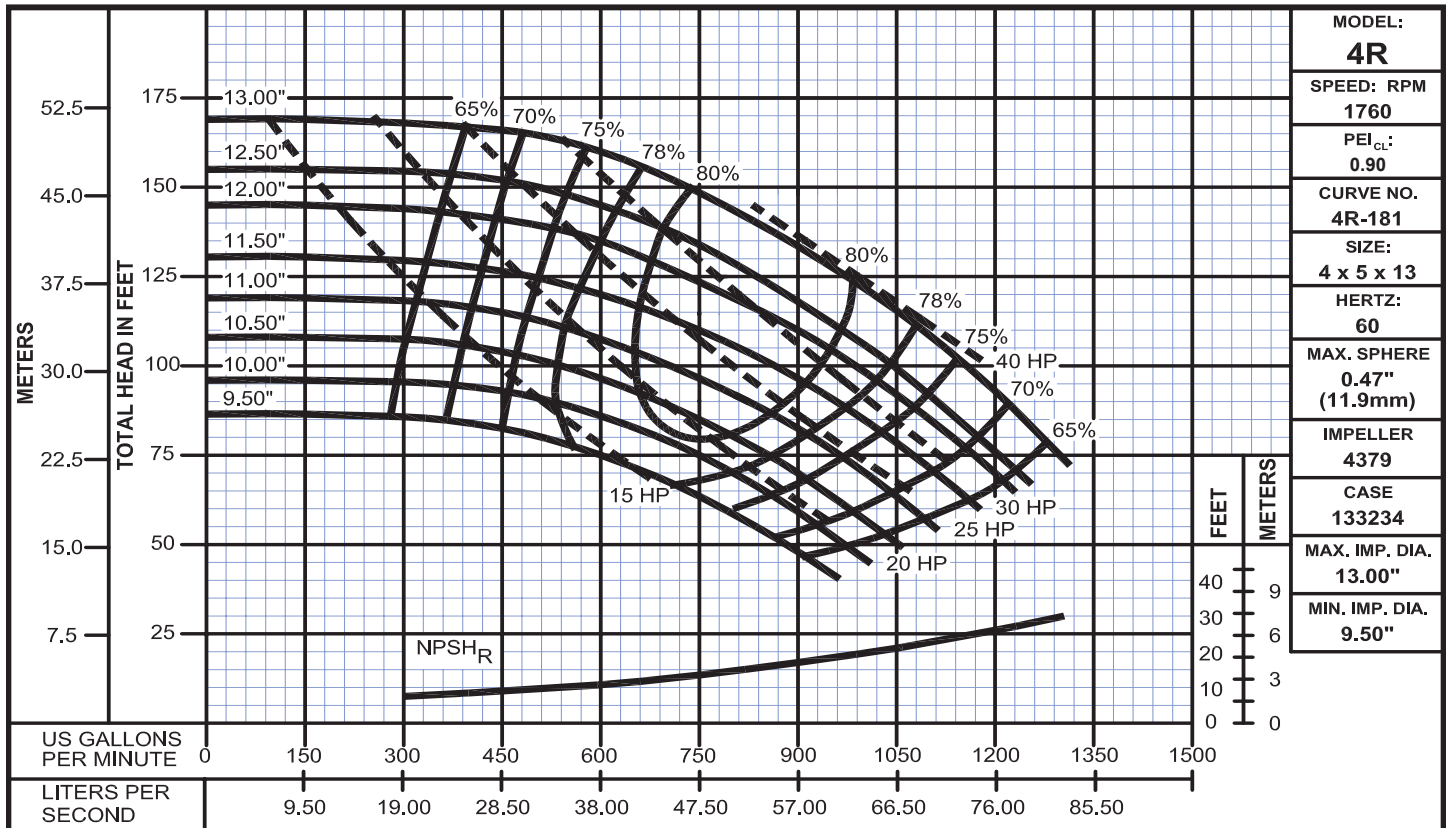

### End Suction Back Pull-Out

# Performance Curves

Model 4R