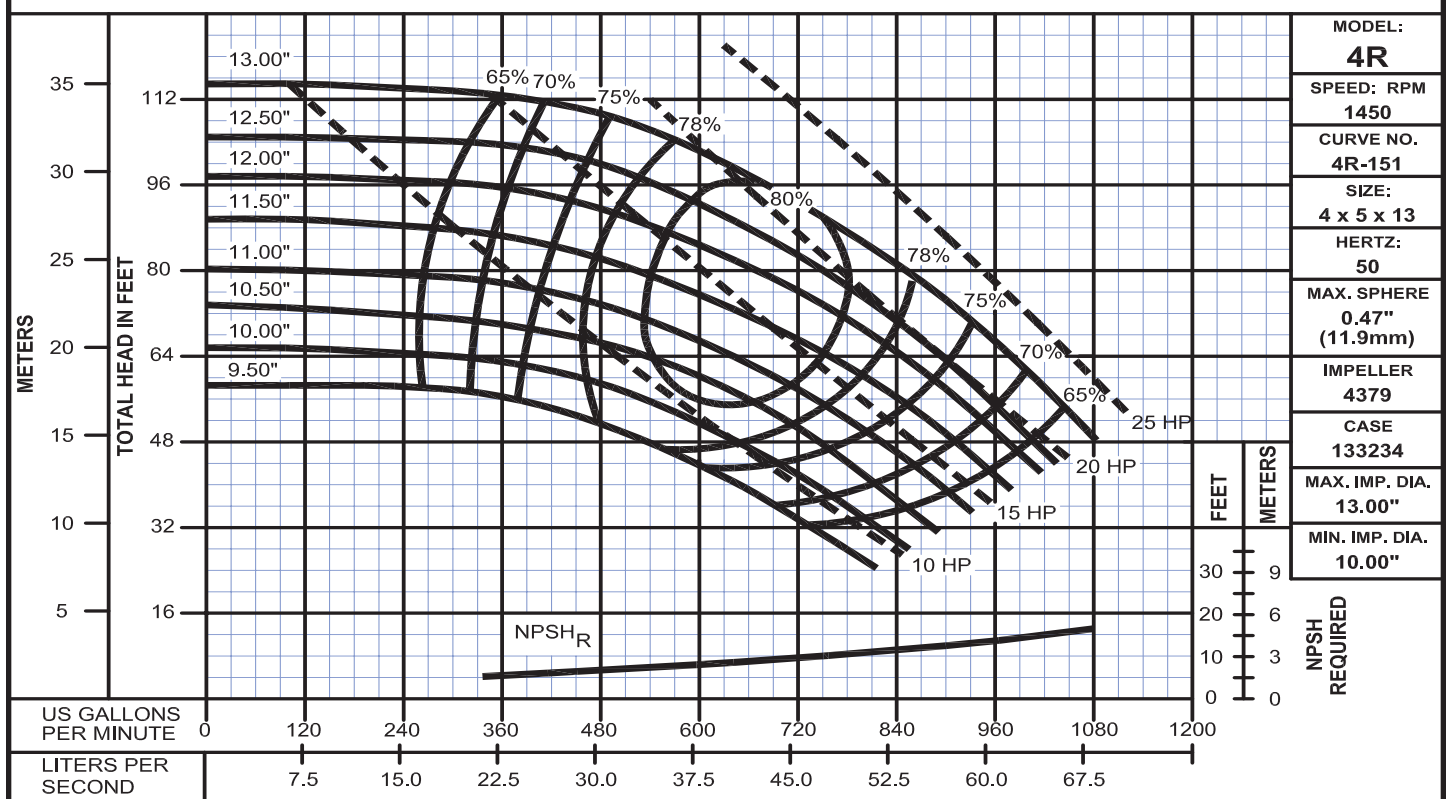

### End Suction Back Pull-Out

# Performance Curves

Model 4R