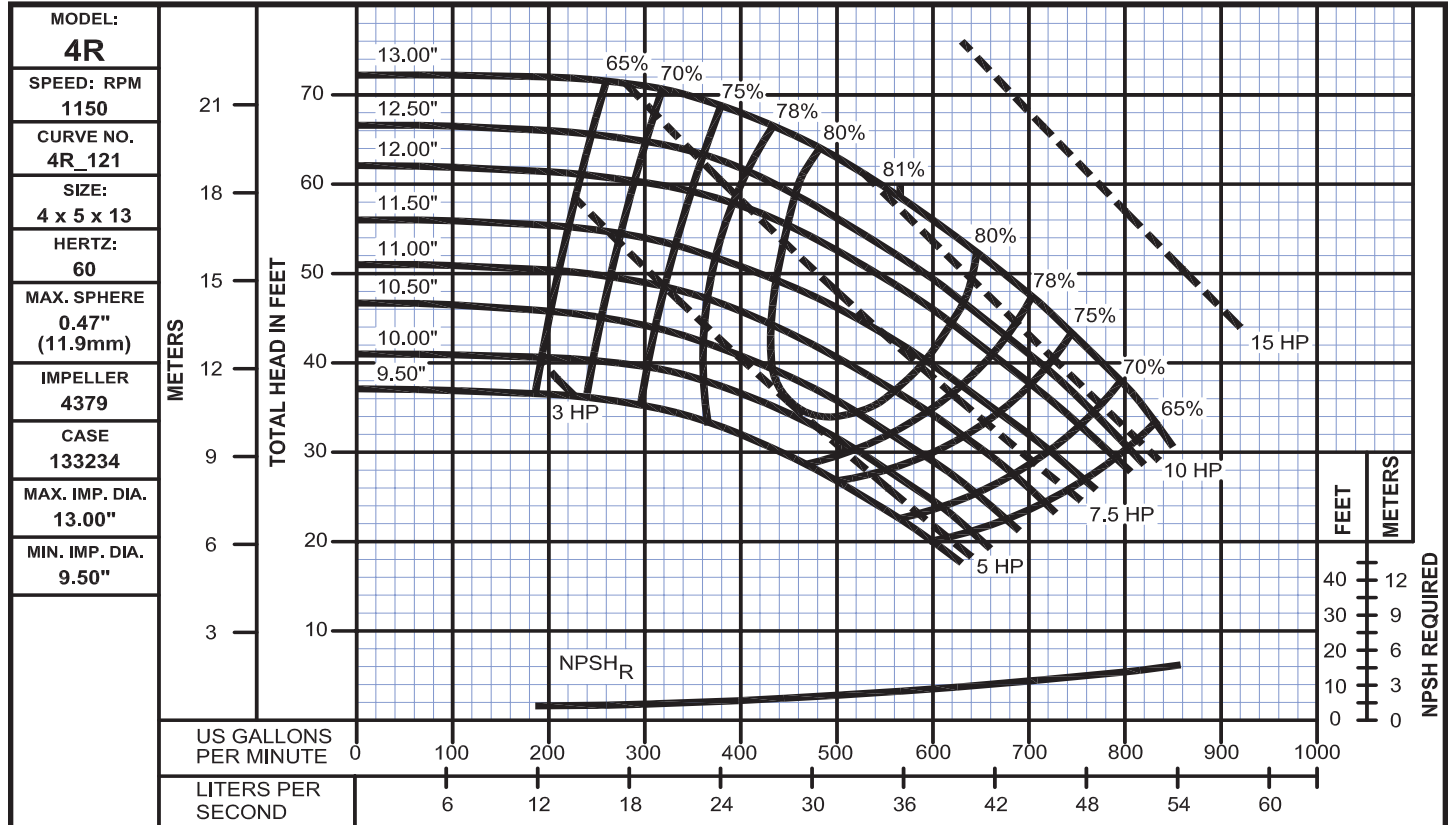

Performance Curves

Model 4R

WEINMAN®

www.cranepumps.com

End Suction Back Pull-Out

SECTION 375
PAGE 116
DATE 8/14

CRANE
A Crane Co. Company

PUMPS & SYSTEMS

USA: (937) 778-8947 • Canada: (905) 457-6223 • International: (937) 615-3598