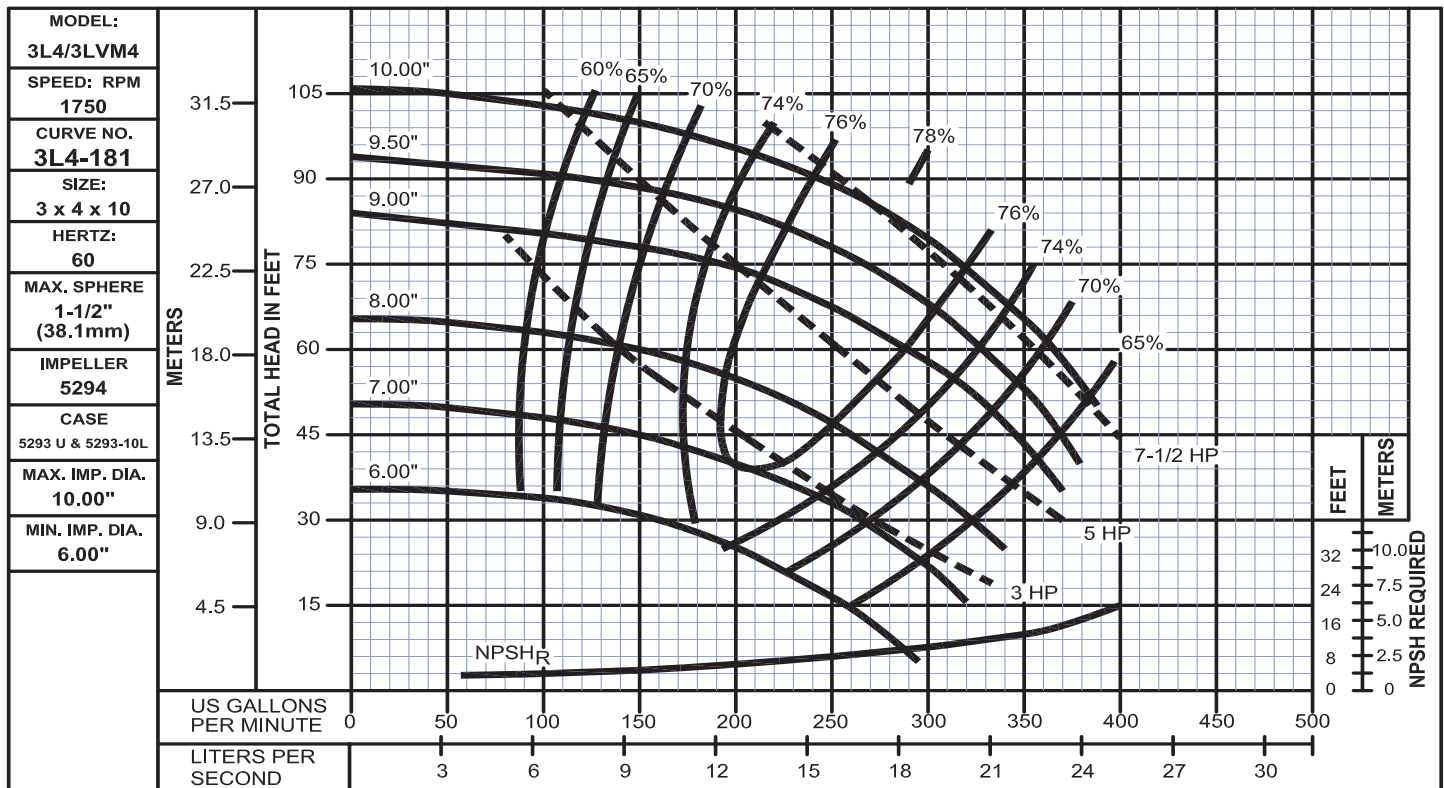

Performance Curves

3L4

www.cranepumps.com

Split Case Pumps - Vertically and Horizontally Mounted

SECTION 1100
PAGE 28
DATE 2/10

A Crane Co. Company

PUMPS & SYSTEMS

USA: (937) 778-8947 • Canada: (905) 457-6223 • International: (937) 615-3598