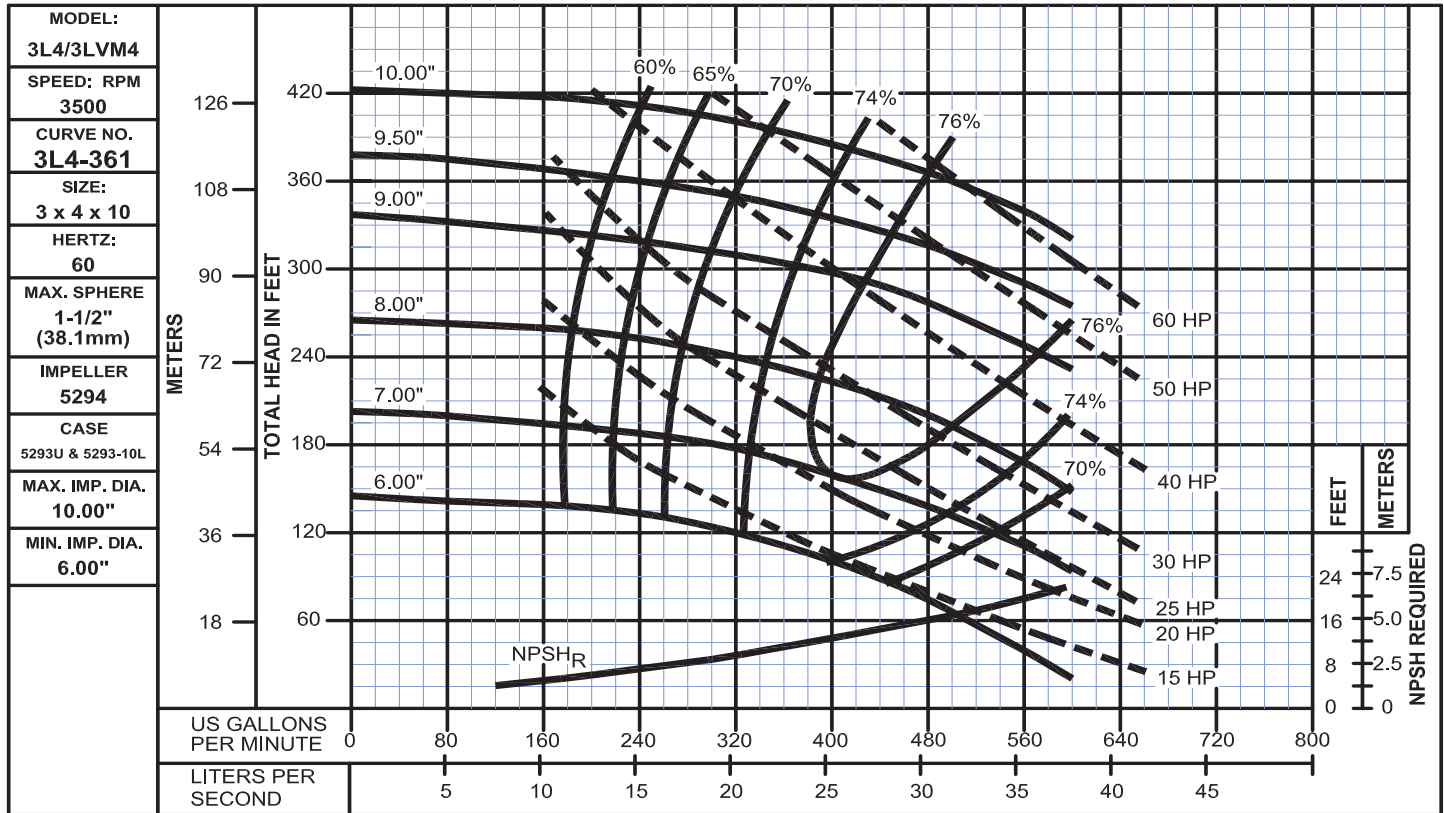

Performance Curves

3L4

www.cranepumps.com

Split Case Pumps - Vertically and Horizontally Mounted

SECTION 1100
PAGE 28
DATE 2/10

A Crane Co. Company

PUMPS & SYSTEMS

USA: (937) 778-8947 • Canada: (905) 457-6223 • International: (937) 615-3598