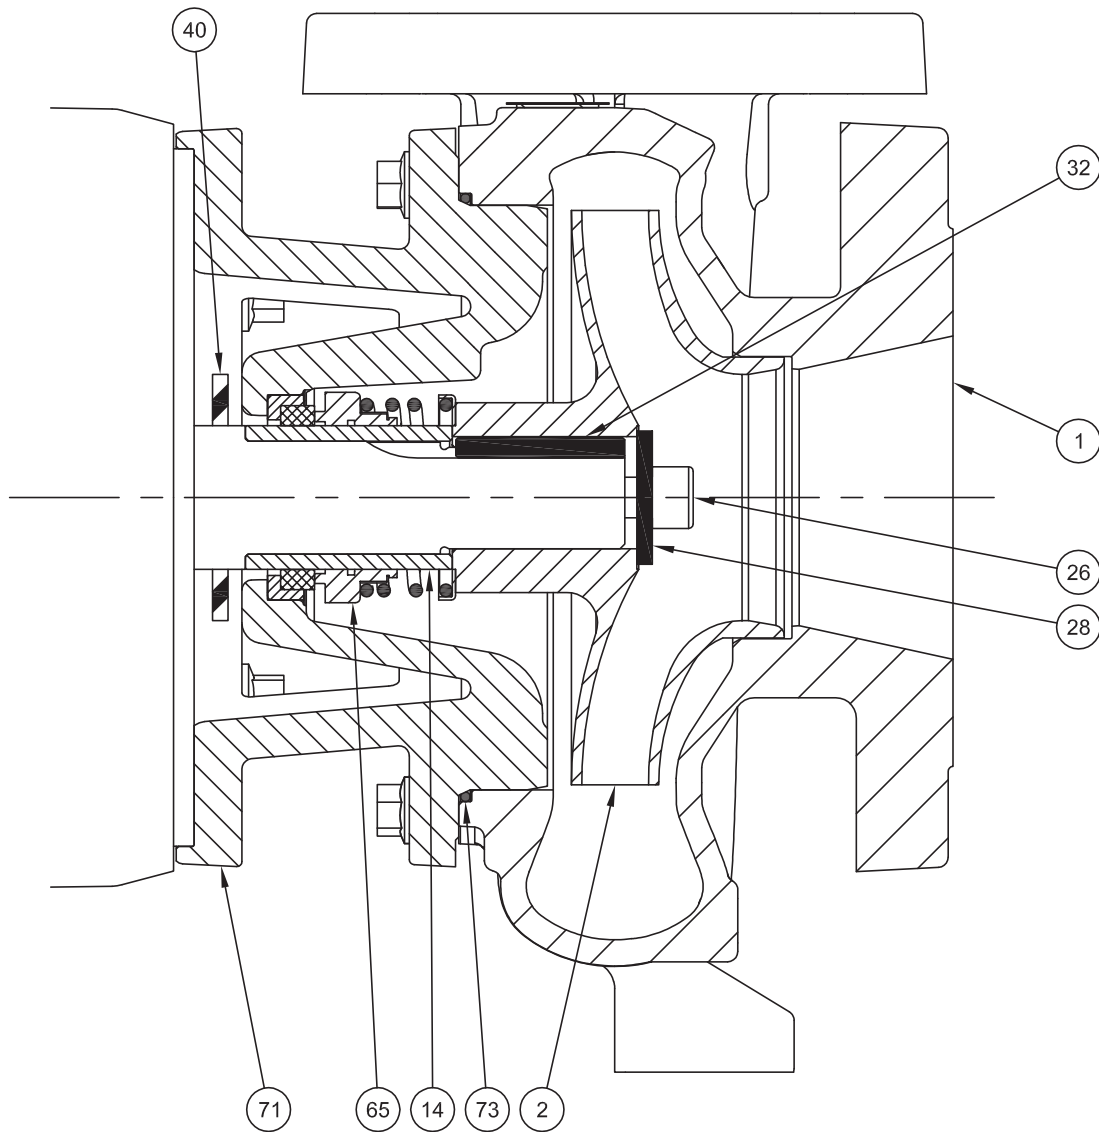

End Suction Back Pull-Out

Item No.	Name of Part
1	Casing
2	Impeller
14	Shaft Sleeve
26	Impeller Screw
28	Impeller Screw Washer
32	Impeller Key

Item No.	Name of Part
40	Deflector
65	Mechanical Seal
71	Motor Adapter
73	O-Ring
N.S.	Pipe Plugs