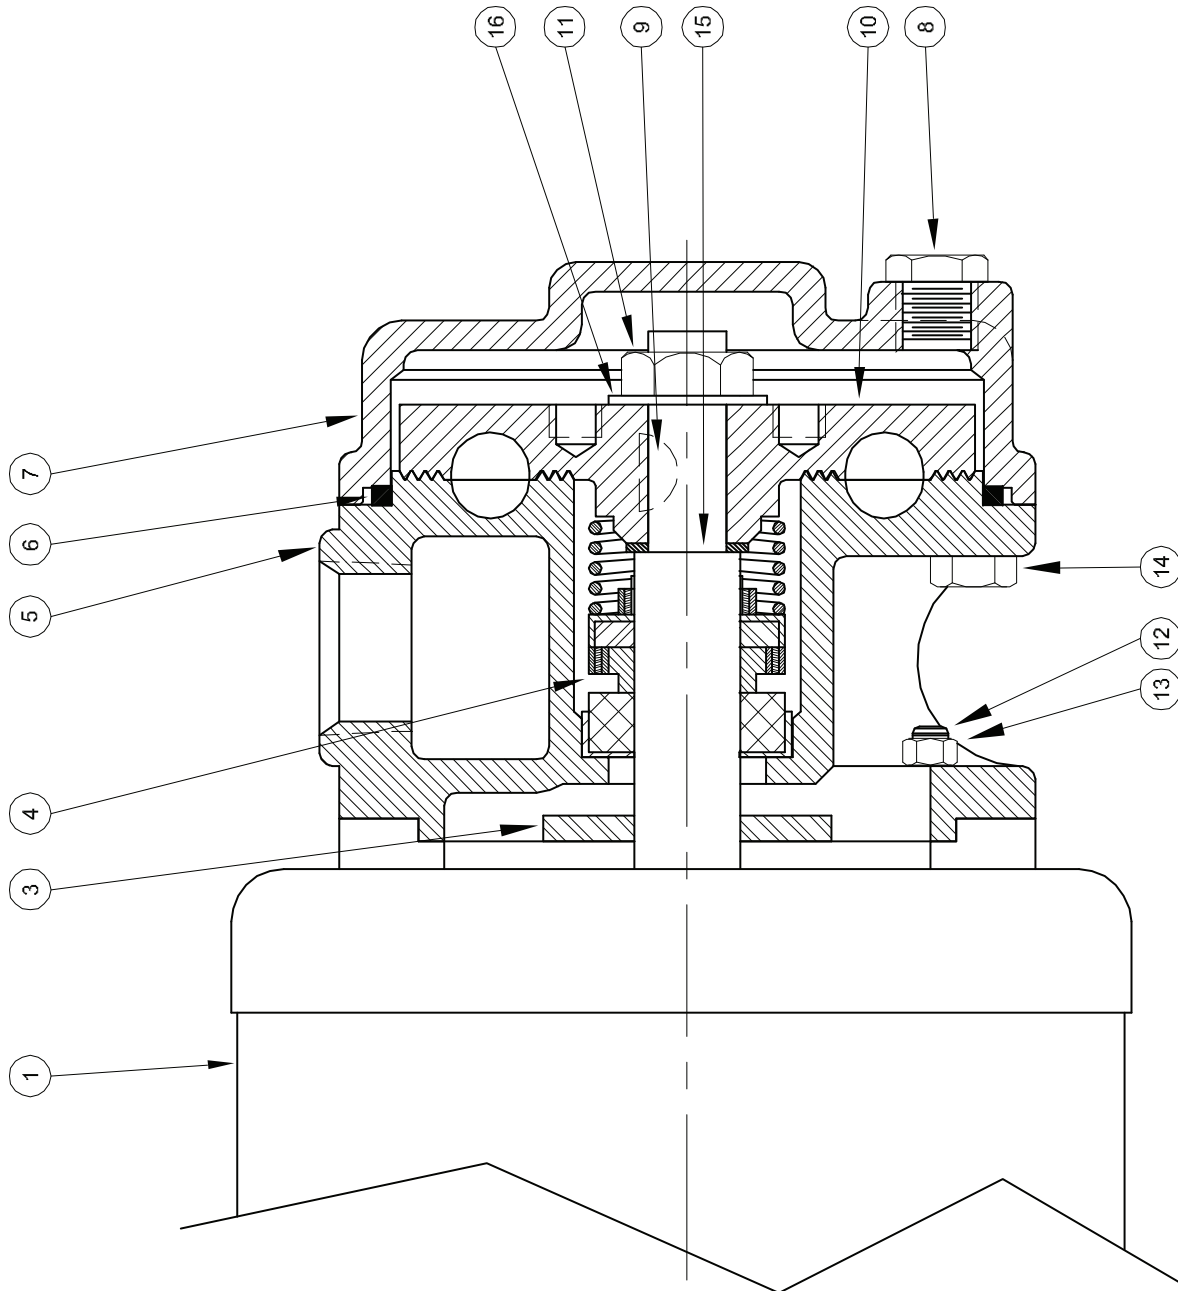

Turbines - Close Coupled

Turbines - Close Coupled

REPAIR KITS FOR CR SERIES PUMPS			
REPAIR KIT P/N (STD Buna-N)	MODEL	REPAIR KIT P/N (Viton)	MODEL
22850-6	CR6M	22850-6-MV	CR6MV

KIT INCLUDES: Impeller, raceway, Shaft Seal, Impeller Locknut and Key, Seal Ring, Washers and Instructions.

SYMBOL NUMBER	PART NUMBER	QTY	DESCRIPTION
1	21765 21933	1 1	Motor, 1/3HP - 115 Volt, 1 Phase Motor, 1/3HP - 230 Volt, 1 Phase
3	03520	1	Slinger Washer
4	21727 21914	1 1	Mechanical Seal - Buna-N Mechanical Seal - Viton
5	21722-6	1	Raceway
6	21726 21913	1 1	Seal Ring - Buna-N Seal Ring - Viton
7	21724	1	Cover
8	01691-A	1	Plug, 1/8" NPT
9	21728	1	Shaft Key
10	SA21723-6-1	1	Impeller
11	21725	1	Locknut, Impeller
12	21729	4	Stud
13	21730	4	Nut
14	08169	4	Cap Screw
15	22897	1	Washer
16	23037	1	Washer