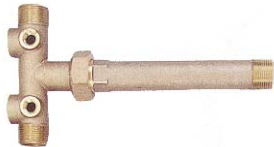

# Tank Crosses - Long Cast NO LEAD Brass, Stainless Steel

### General Tank Cross Features:

- Internal and external threads reduce fittings needed & installation time.
- Reduces turbulence and waterlogging in tanks without separate air chambers.
- **NO LEAD** brass and stainless steel tank crosses are **third party certified to NSF/ANSI 372.**

### NO LEAD BRASS Long Cast Tank Crosses with union disconnect, with 1 drain & 2 top ports

- Metal to metal ball joint leak proof seal.

Part Number	Overall Length	Tank Conn.	Leg Conn.	Drain Ports Size (Qty)	Top Ports Size (Qty)	Material	USA or Import	Ctn Qty	List Price
CHC100BSUENL	11"	1"	1" x 3/4"	1/2" (1)	1/4" (2)	NL Brass	Import	2/20	\$ 100.86
CHC125BSU14ENL	14"	1 1/4"	1 1/4" x 1"	3/4" (1)	1/4" (2)	NL Brass	Import	2/12	155.84

### NO LEAD BRASS Long Cast Tank Crosses with union disconnect, with 2 drain & 2 top ports

- Metal to metal ball joint leak proof seal.

Part Number	Overall Length	Tank Conn.	Leg Conn.	Drain Ports Size (Qty)	Top Ports Size (Qty)	Material	USA or Import	Ctn Qty	List Price
<b>NO LEAD Brass</b>									
CIC100BSUENL	11"	1"	1" x 3/4"	1/2" (2)	1/4" (2)	NL Brass	Import	2/20	\$ 83.64
CIC100BSU14ENL	14"	1"	1" x 3/4"	1/2" (2)	1/4" (2)	NL Brass	Import	2/12	121.54
CIC125BSU14ENL	14"	1 1/4"	1 1/4" x 1"	3/4" (2)	1/4" (2)	NL Brass	Import	2/12	157.75