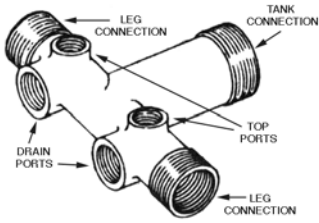

# Tank Crosses - Long Cast NO LEAD Brass, Stainless Steel

### General Tank Cross Features:

- Internal and external threads reduce fittings needed & installation time.
- Reduces turbulence and waterlogging in tanks without separate air chambers.
- **NO LEAD** brass and stainless steel tank crosses are **third party certified to NSF/ANSI 372.**

### NO LEAD BRASS Long Cast Tank Crosses with union disconnect, with 1 drain & 2 top ports

- Metal to metal ball joint leak proof seal.

Part Number	Overall Length	Tank Conn.	Leg Conn.	Drain Ports Size (Qty)	Top Ports Size (Qty)	Material	USA or Import	Ctn Qty	List Price
CHC100BSUENL	11"	1"	1" x 3/4"	1/2" (1)	1/4" (2)	NL Brass	Import	2/20	\$ 100.86
CHC125BSU14ENL	14"	1 1/4"	1 1/4" x 1"	3/4" (1)	1/4" (2)	NL Brass	Import	2/12	155.84

### NO LEAD BRASS Long Cast Tank Crosses with union disconnect, with 2 drain & 2 top ports

- Metal to metal ball joint leak proof seal.

Part Number	Overall Length	Tank Conn.	Leg Conn.	Drain Ports Size (Qty)	Top Ports Size (Qty)	Material	USA or Import	Ctn Qty	List Price
<b>NO LEAD Brass</b>									
CIC100BSUENL	11"	1"	1" x 3/4"	1/2" (2)	1/4" (2)	NL Brass	Import	2/20	\$ 83.64
CIC100BSU14ENL	14"	1"	1" x 3/4"	1/2" (2)	1/4" (2)	NL Brass	Import	2/12	121.54
CIC125BSU14ENL	14"	1 1/4"	1 1/4" x 1"	3/4" (2)	1/4" (2)	NL Brass	Import	2/12	157.75