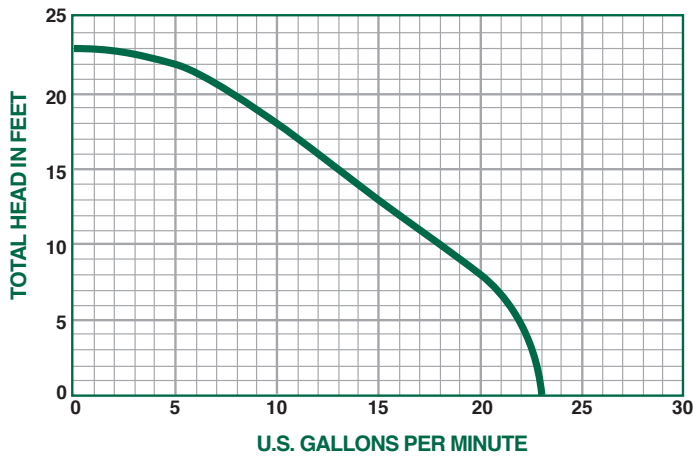

5000PVSPBU Sump Pump Backup

This battery backup system is designed to provide temporary back-up during power failures or malfunctions with your primary electric sump pump. It works with 12 volt, deep cycle marine battery, which is not included.

Features:

- 5000PVSPBU 12V DC Thermoplastic sump pump
- Vertical switch and 10' cord
- 1 1/4" or 1 1/2" Discharge (pump discharge 1 1/4", w/ check valve 1 1/2")
- Alarm / Control unit with fuse and mute feature
- Thermoplastic battery box

See Pumps & Accessories Price List for Limited Warranty details.

Performance Curve

*Not sold separately

Performance

Model	Gallons per Minute in Feet				
	0	5	10	15	20
5000PVSPBU	23	22	18	13	8

Specifications