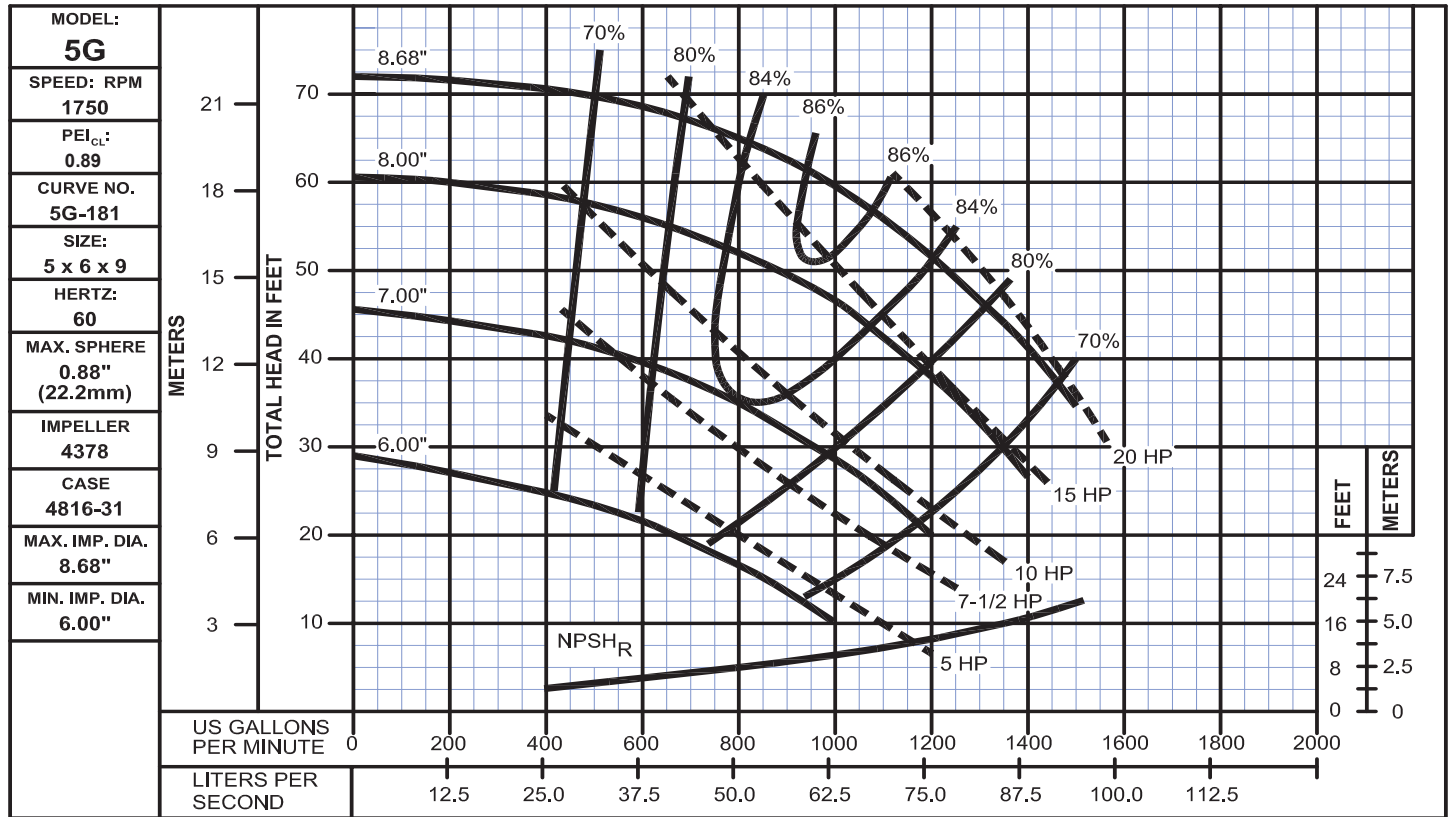

Performance Curves

5G

www.cranepumps.com

Close Coupled and Frame Mounted End Suction, Flanged Connection

SECTION 310
 PAGE 38
 DATE 12/17

A Crane Co. Company

PUMPS & SYSTEMS

USA: (937) 778-8947 • Canada: (905) 457-6223 • International: (937) 615-3598