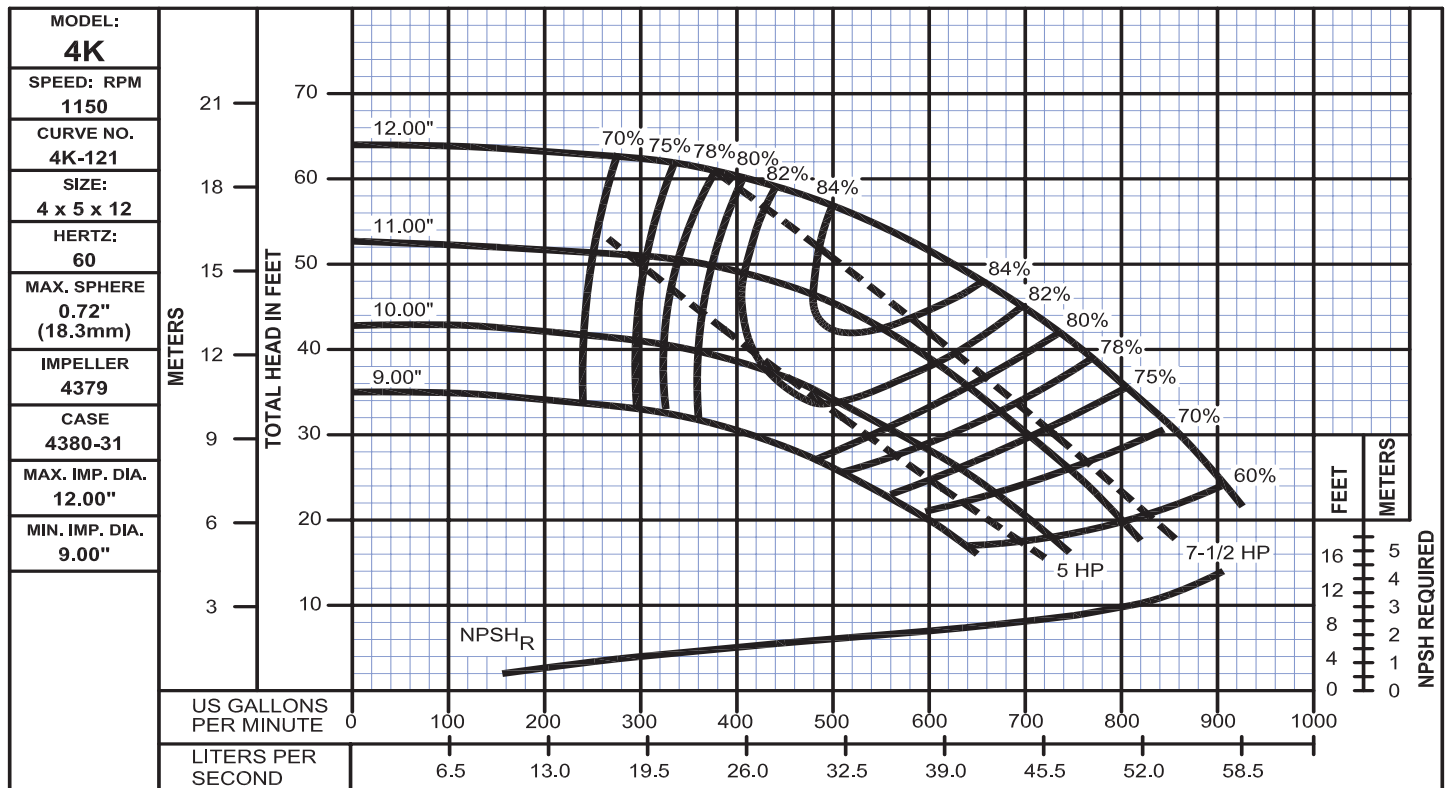

Performance Curves

4K

www.cranepumps.com

Close Coupled and Frame Mounted End Suction, Flanged Connection

SECTION 310
PAGE 36
DATE 12/17

CRANE
A Crane Co. Company

PUMPS & SYSTEMS

USA: (937) 778-8947 • Canada: (905) 457-6223 • International: (937) 615-3598