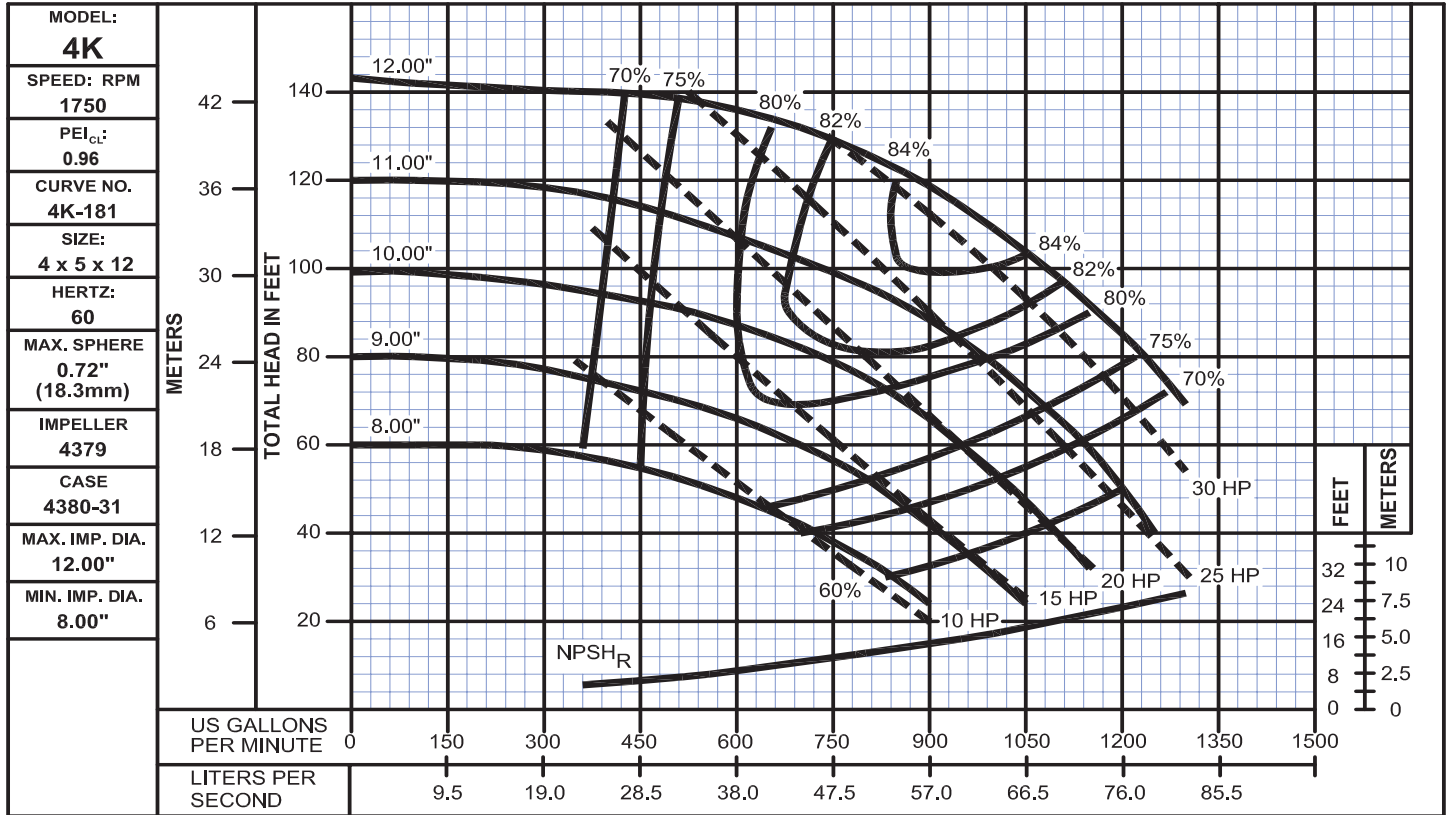

Performance Curves

4K

www.cranepumps.com

Close Coupled and Frame Mounted End Suction, Flanged Connection

SECTION 310
PAGE 36
DATE 12/17

CRANE
A Crane Co. Company

PUMPS & SYSTEMS

USA: (937) 778-8947 • Canada: (905) 457-6223 • International: (937) 615-3598