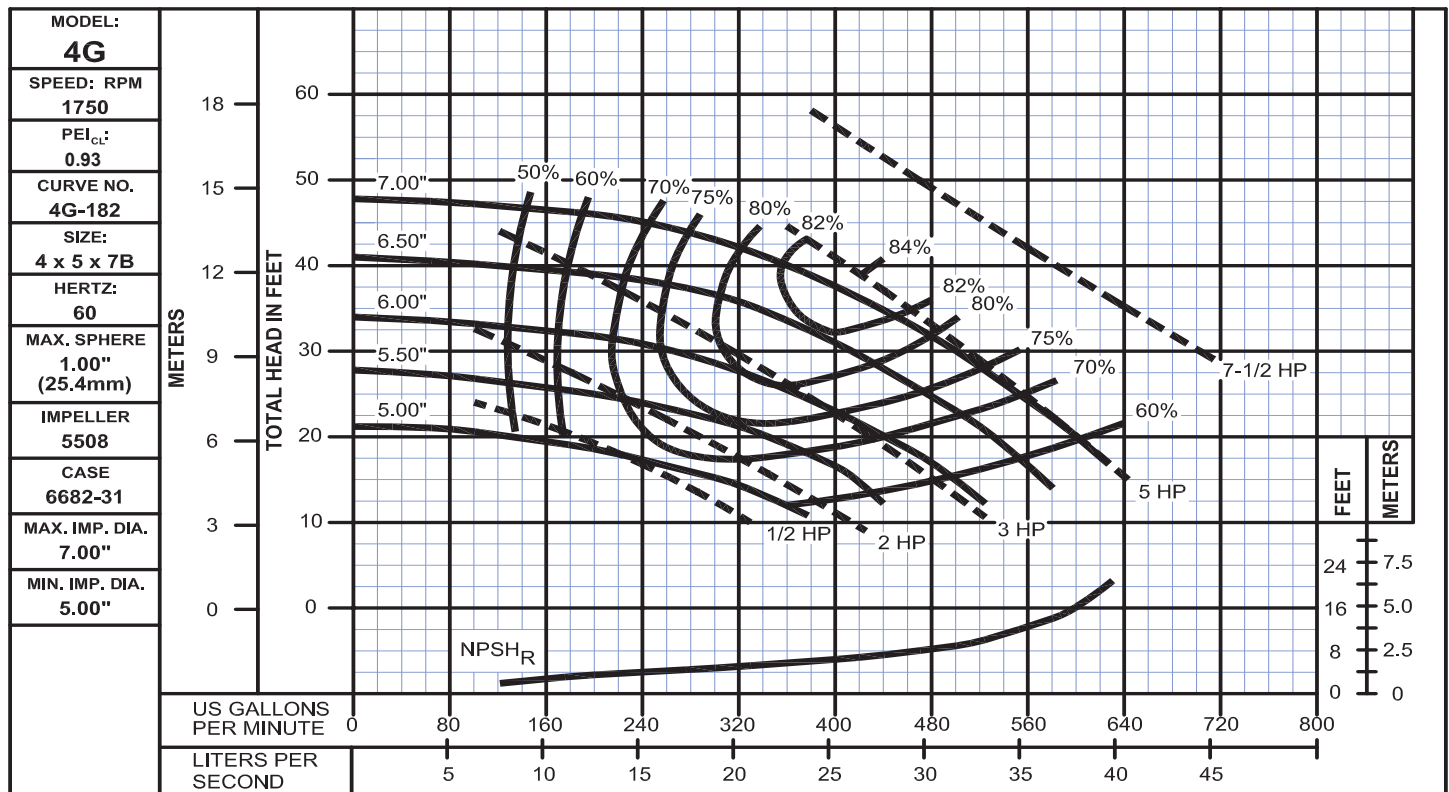

Performance Curves

4G & 4G1

www.cranepumps.com

Close Coupled and Frame Mounted End Suction, Flanged Connection

SECTION 310
 PAGE 34
 DATE 12/17

PUMPS & SYSTEMS

A Crane Co. Company

USA: (937) 778-8947 • Canada: (905) 457-6223 • International: (937) 615-3598