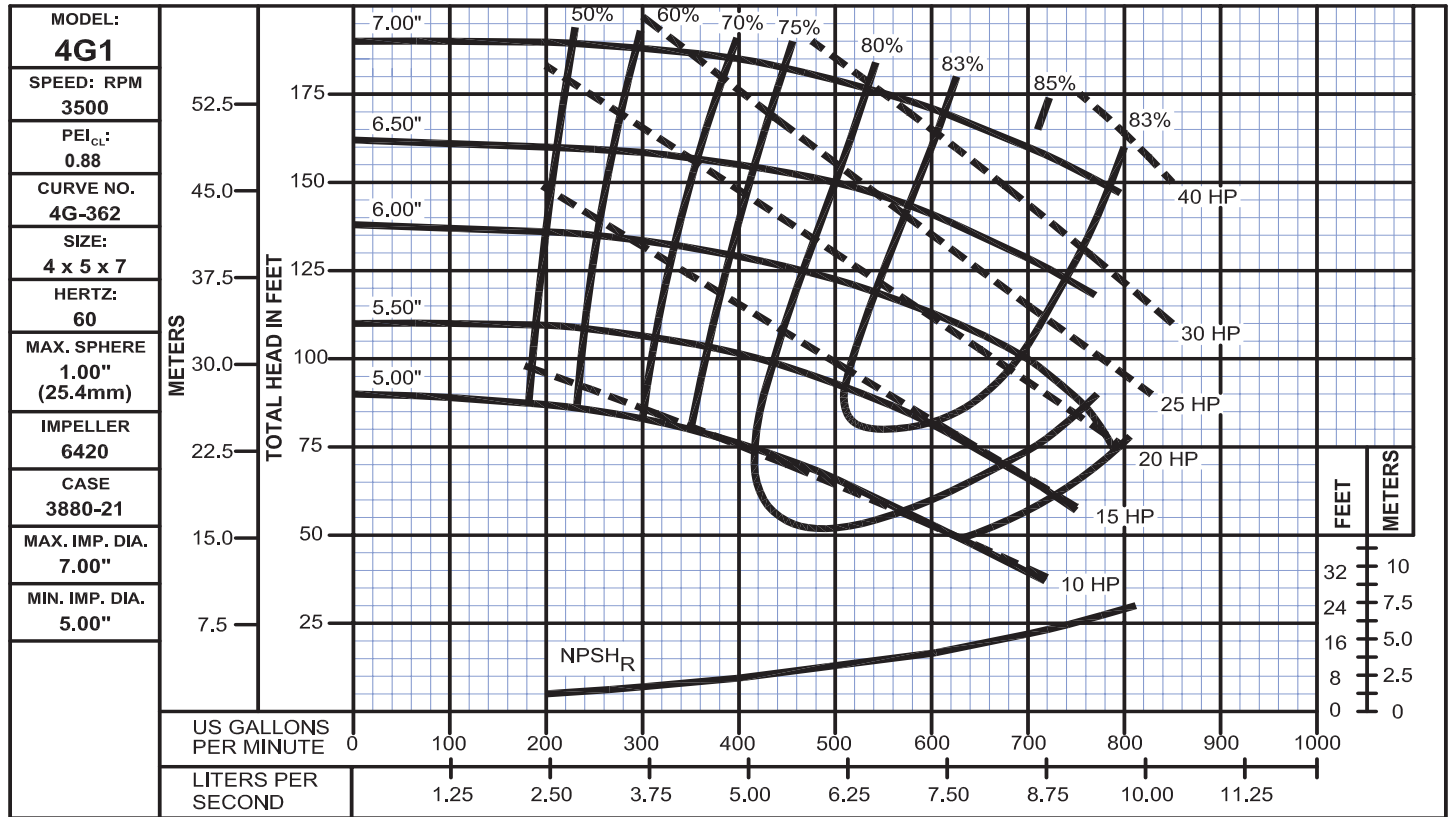

Performance Curves

4G & 4G1

www.cranepumps.com

Close Coupled and Frame Mounted End Suction, Flanged Connection

SECTION 310
 PAGE 34
 DATE 12/17

PUMPS & SYSTEMS

A Crane Co. Company

USA: (937) 778-8947 • Canada: (905) 457-6223 • International: (937) 615-3598