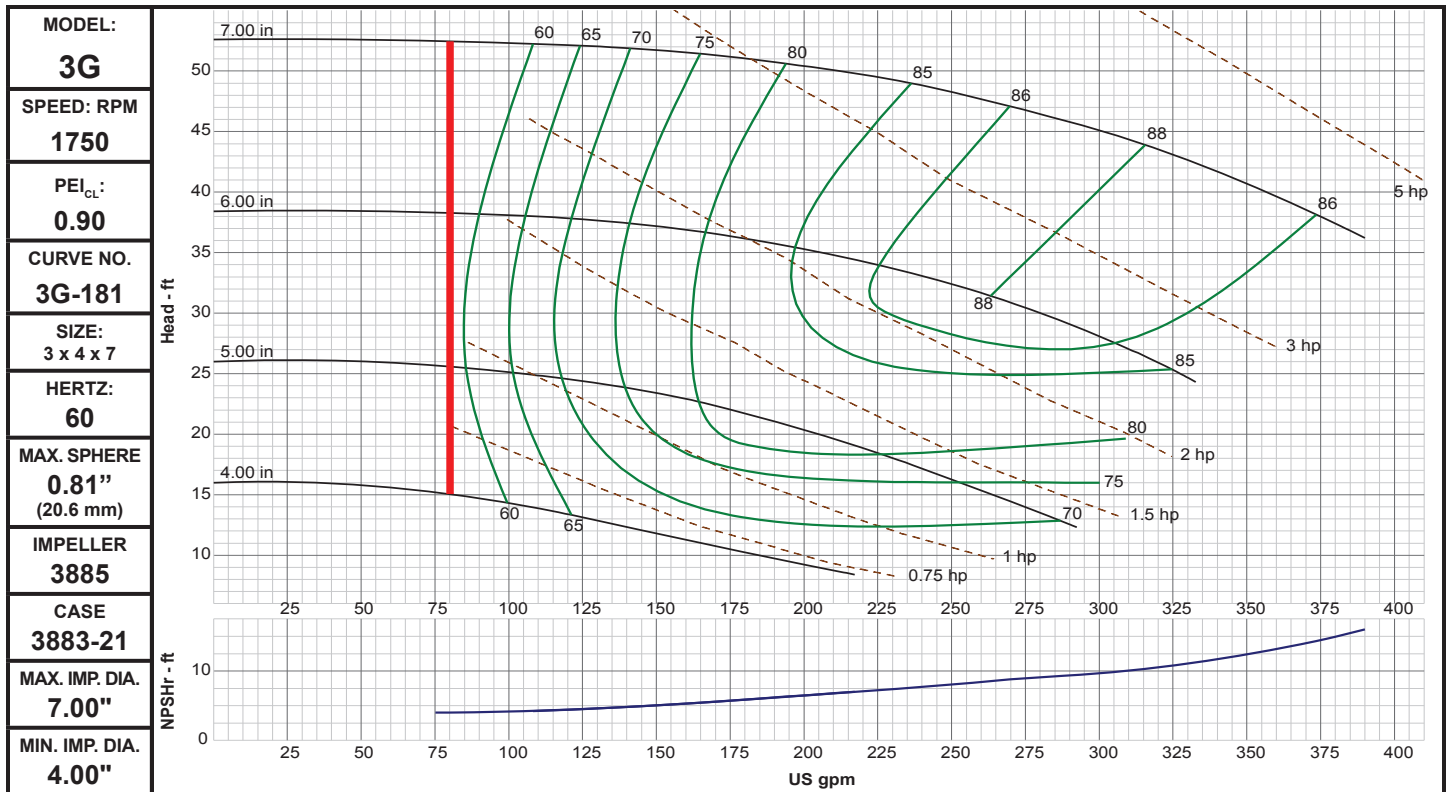

Performance Curves

3G

www.cranepumps.com

Close Coupled and Frame Mounted End Suction, Flanged Connection

SECTION 310
PAGE 30
DATE 11/18

A Crane Co. Company

PUMPS & SYSTEMS

USA: (937) 778-8947 • Canada: (905) 457-6223 • International: (937) 615-3598