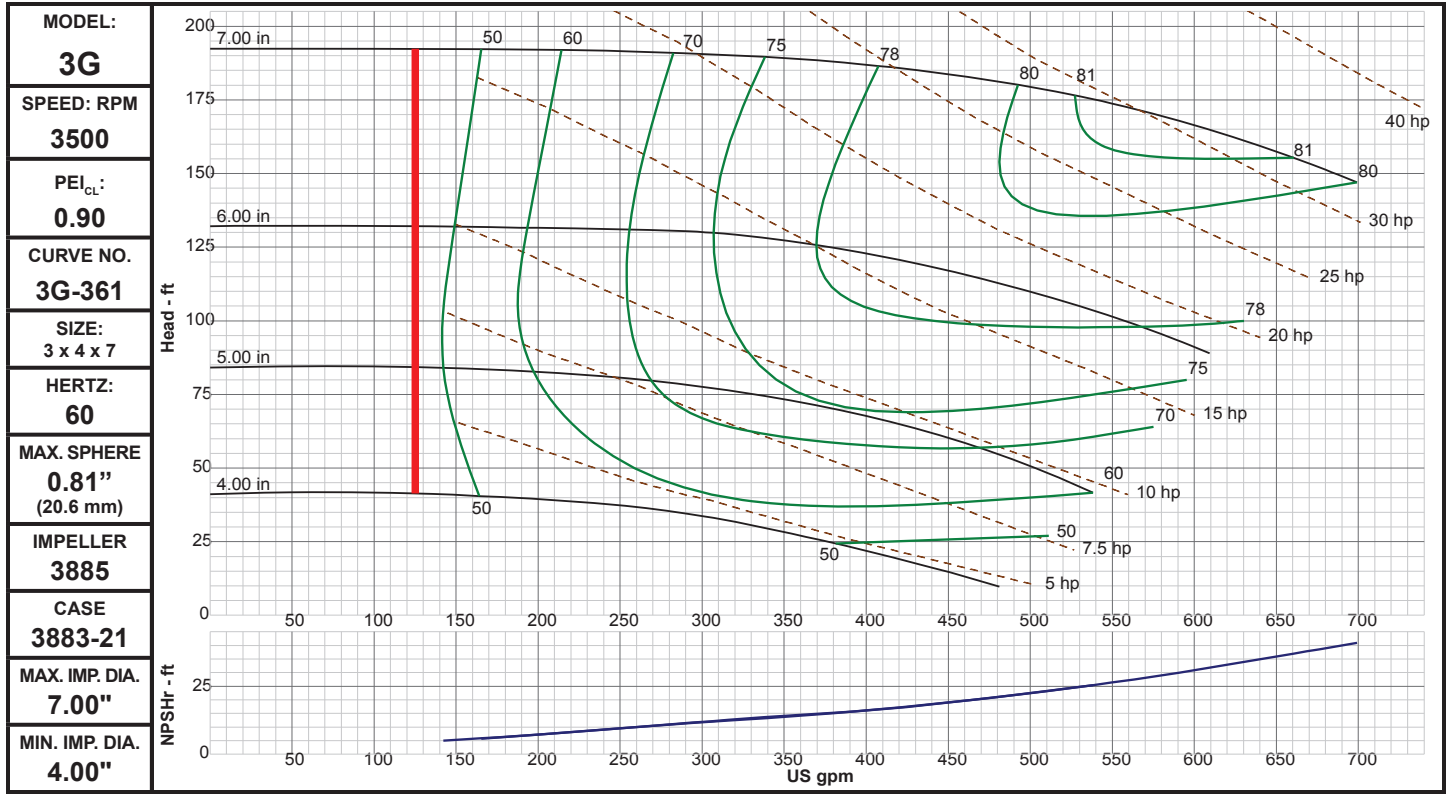

Performance Curves

3G

www.cranepumps.com

Close Coupled and Frame Mounted End Suction, Flanged Connection

SECTION 310
PAGE 30
DATE 11/18

A Crane Co. Company

PUMPS & SYSTEMS

USA: (937) 778-8947 • Canada: (905) 457-6223 • International: (937) 615-3598